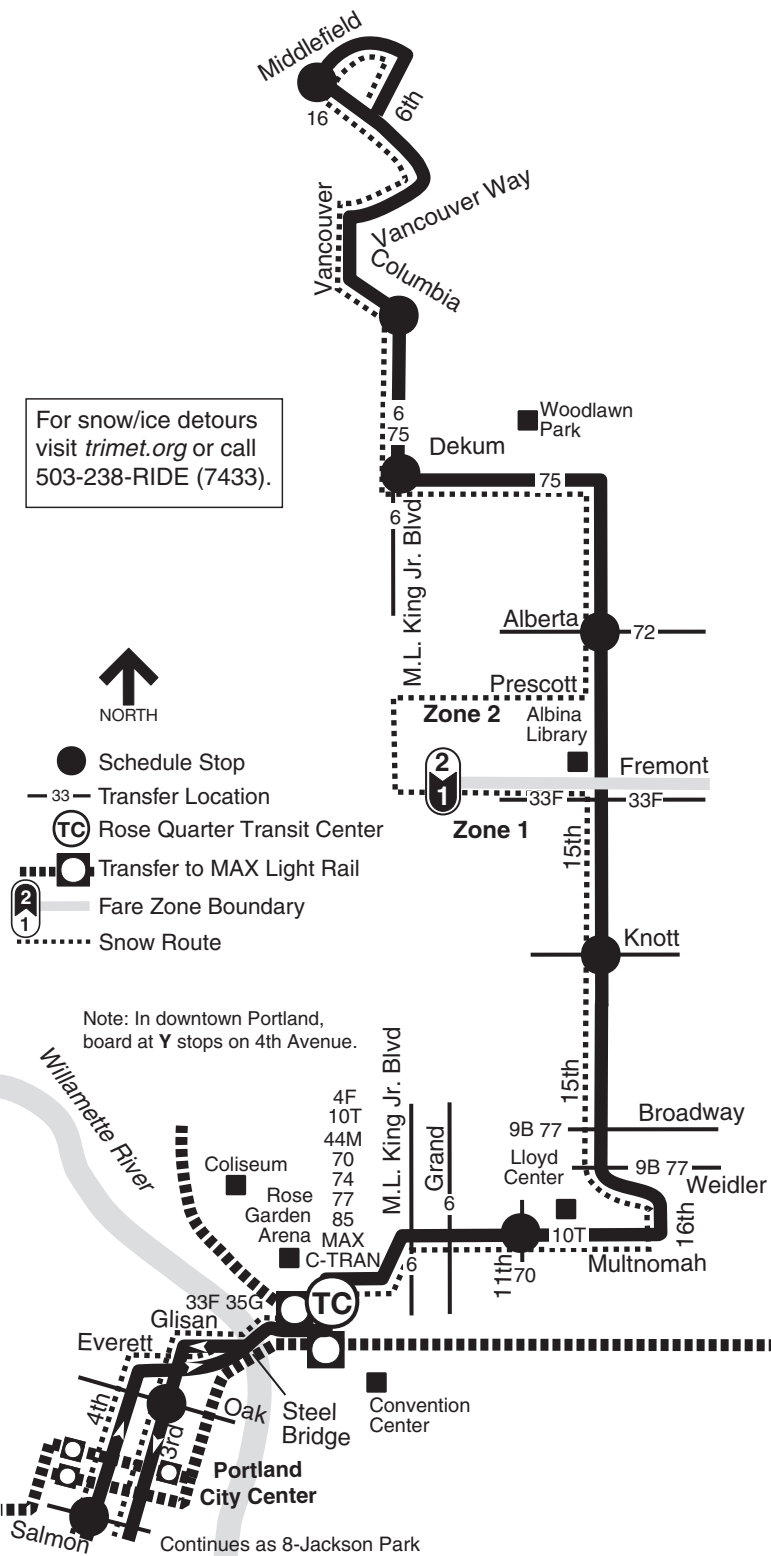

8-NE 15th Ave

For snow/ice detours visit trimet.org or call 503-238-RIDE (7433).

NORTH

● Schedule Stop

—33— Transfer Location

TC Rose Quarter Transit Center

○ Transfer to MAX Light Rail

— Fare Zone Boundary

⋯ Snow Route

Note: In downtown Portland, board at Y stops on 4th Avenue.

Continues as 8-Jackson Park