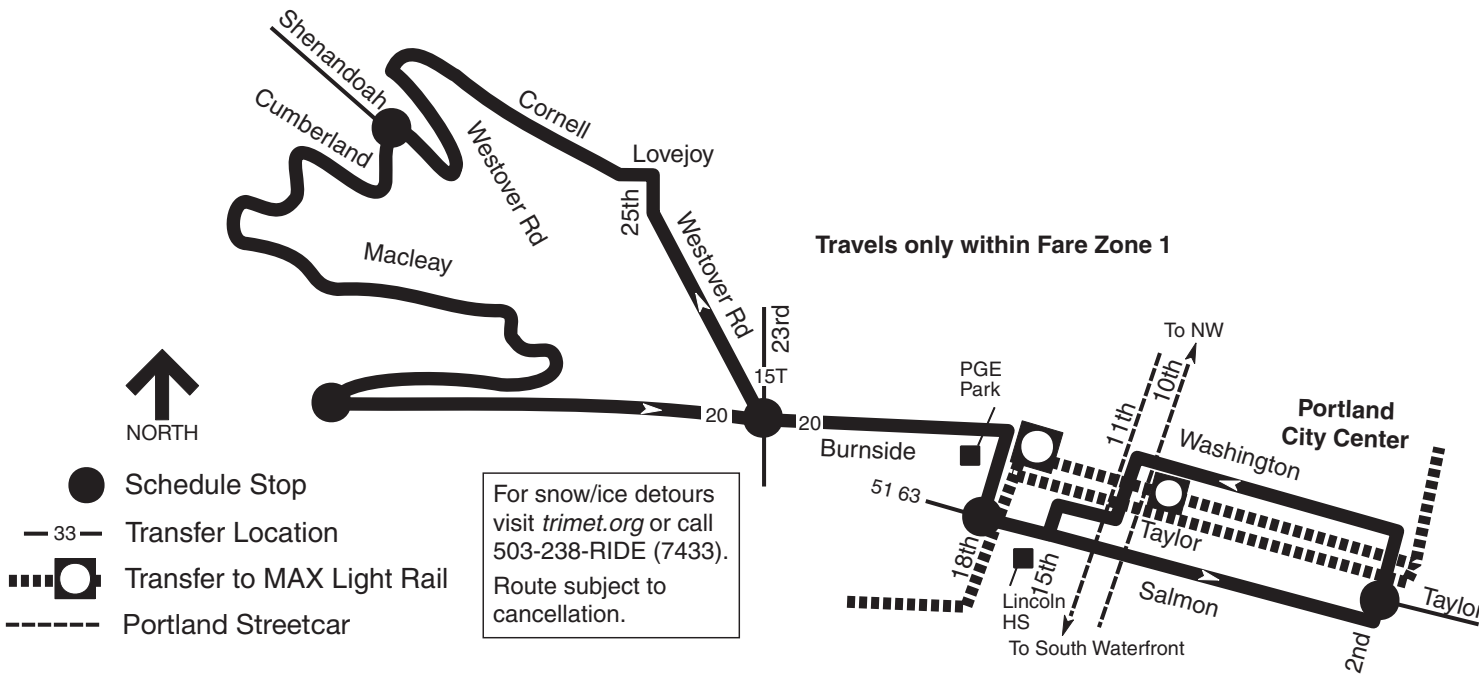

# 18-Hillside

Travels only within Fare Zone 1

For snow/ice detours visit [trimet.org](http://trimet.org) or call 503-238-RIDE (7433).  
Route subject to cancellation.