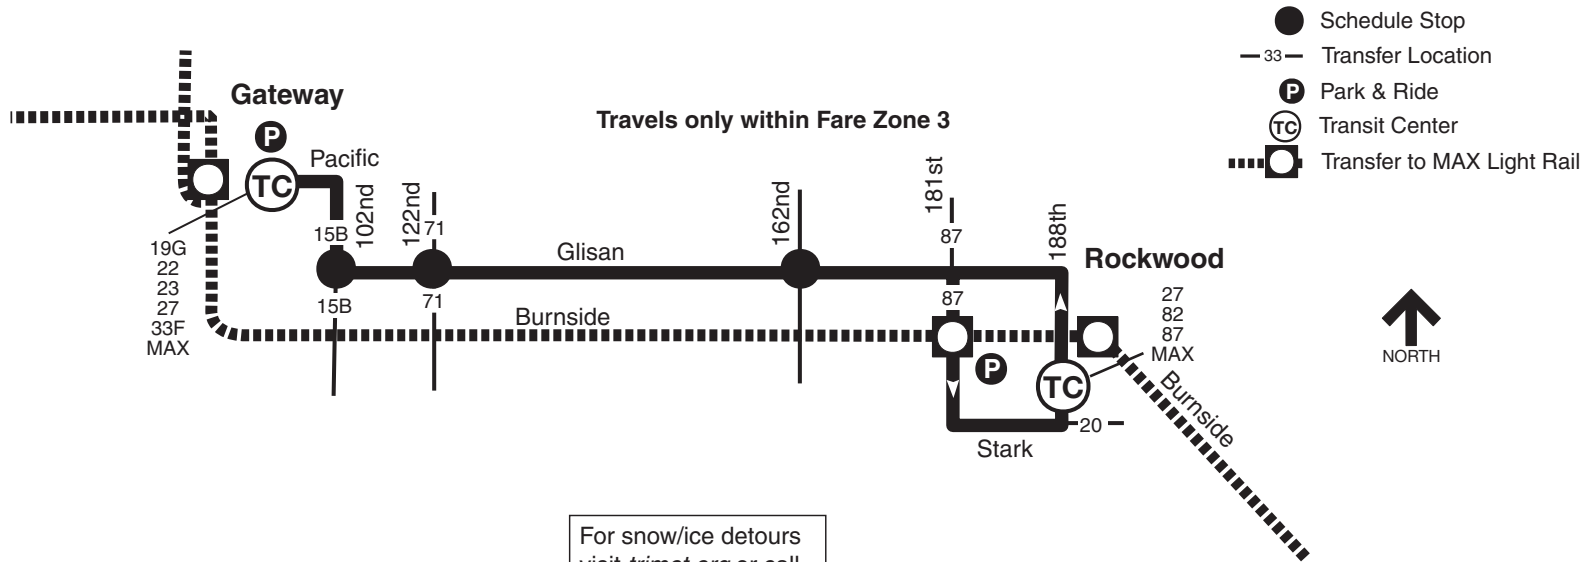

25-Glisan/Rockwood

For snow/ice detours visit trimet.org or call 503-238-RIDE (7433).