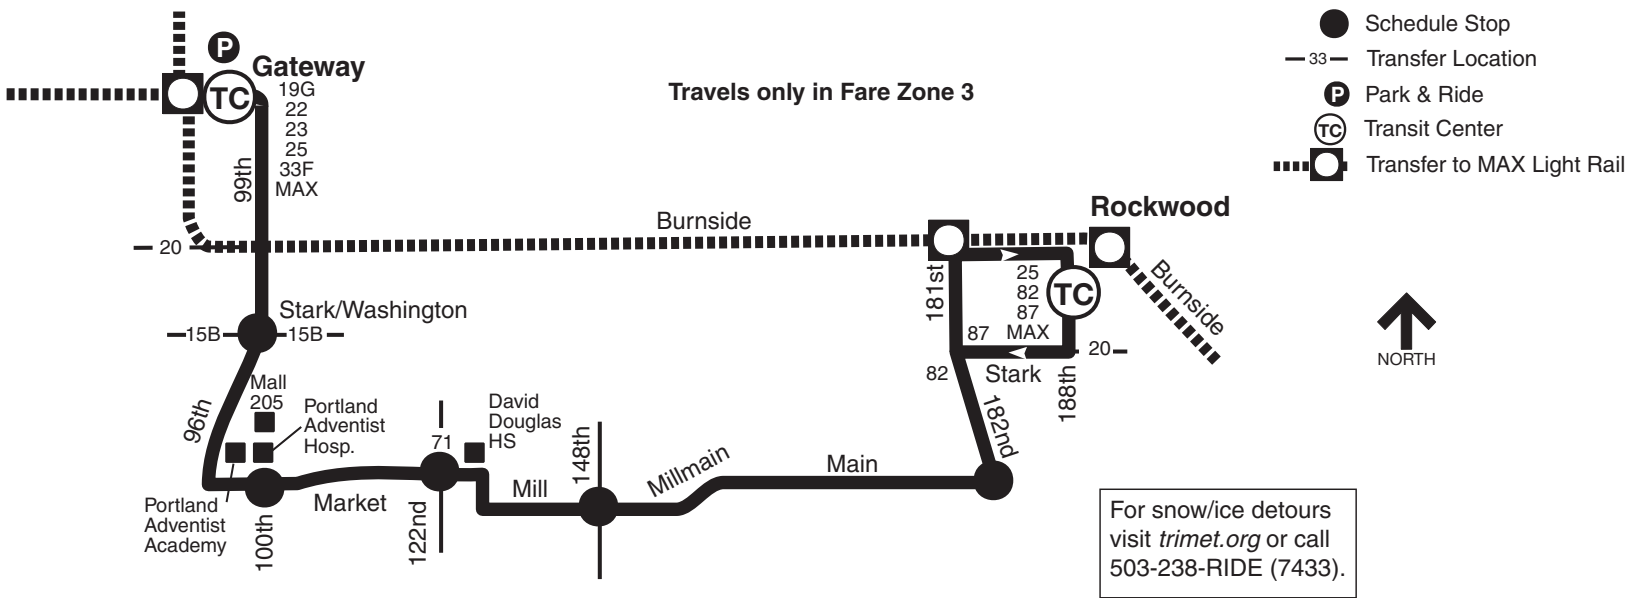

27-Market/Main

For snow/ice detours visit trimet.org or call 503-238-RIDE (7433).