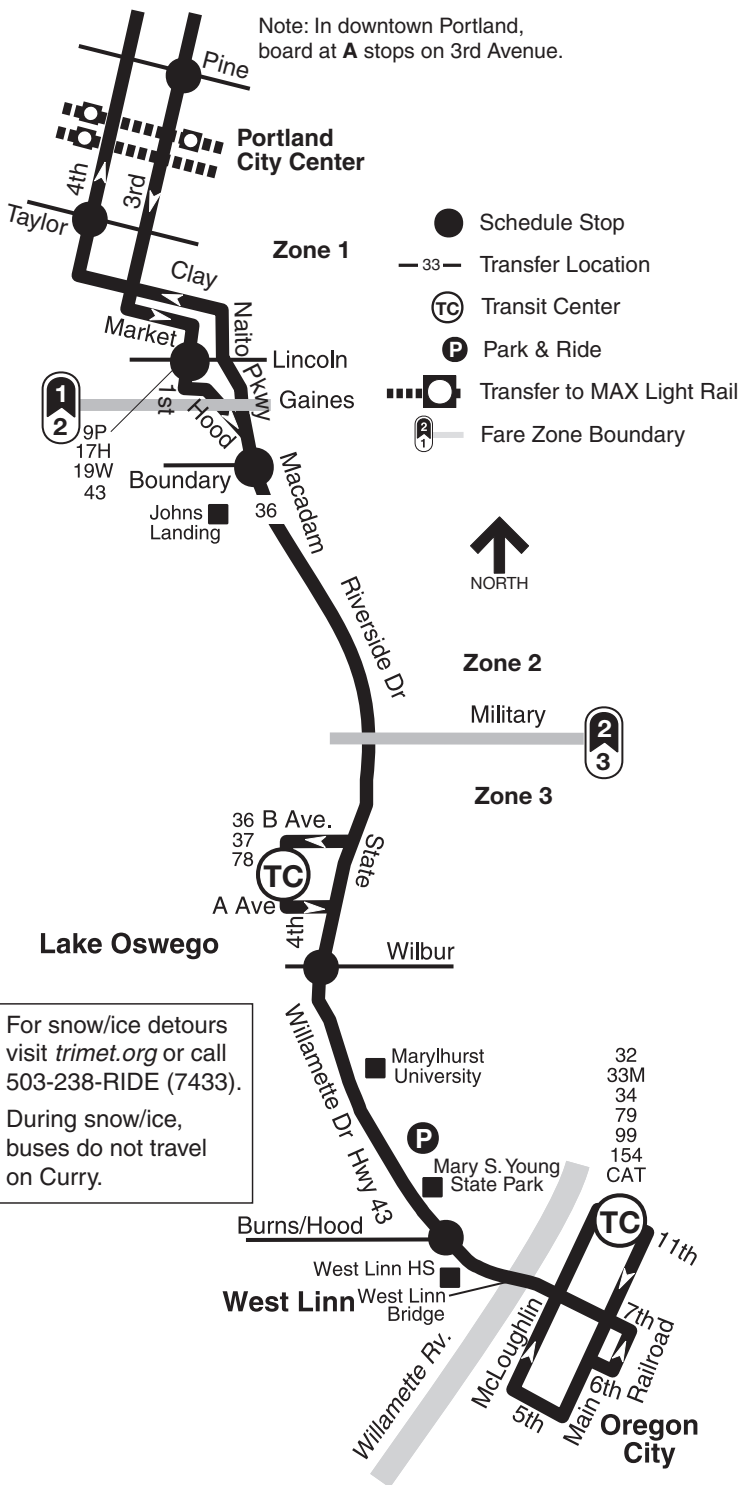

35-Macadam

Continues as 35-Greeley

Note: In downtown Portland, board at A stops on 3rd Avenue.

1
2

9P
17H
19W
43

Johns Landing

36

Zone 2

Military

2
3

Zone 3

36 B Ave.
37
78

A Ave

4th

Lake Oswego

Wilbur

Willamette Dr Hwy 43

Marylhurst University

Mary S. Young State Park

32
33M
34
79
99
154
CAT

Burns/Hood

West Linn HS

West Linn Bridge

West Linn

Willamette Rv.

McLoughlin

Main 6th Railroad

Oregon City

For snow/ice detours visit trimet.org or call 503-238-RIDE (7433).
During snow/ice, buses do not travel on Curry.