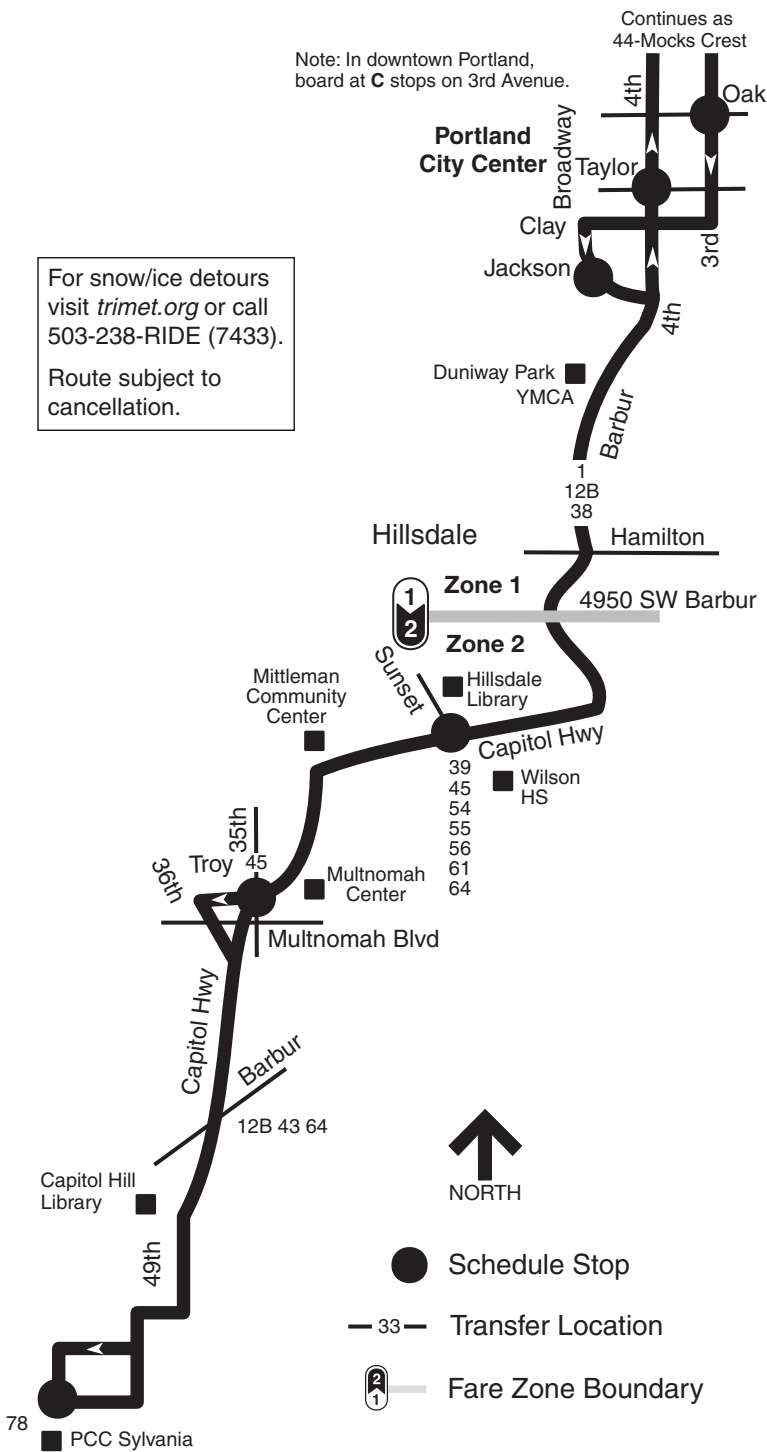

# 44-Capitol Hwy

Note: In downtown Portland, board at **C** stops on 3rd Avenue.

Continues as  
44-Mocks Crest

For snow/ice detours visit [trimet.org](http://trimet.org) or call 503-238-RIDE (7433).  
Route subject to cancellation.

- Schedule Stop
- 33 — Transfer Location
- ②① Fare Zone Boundary