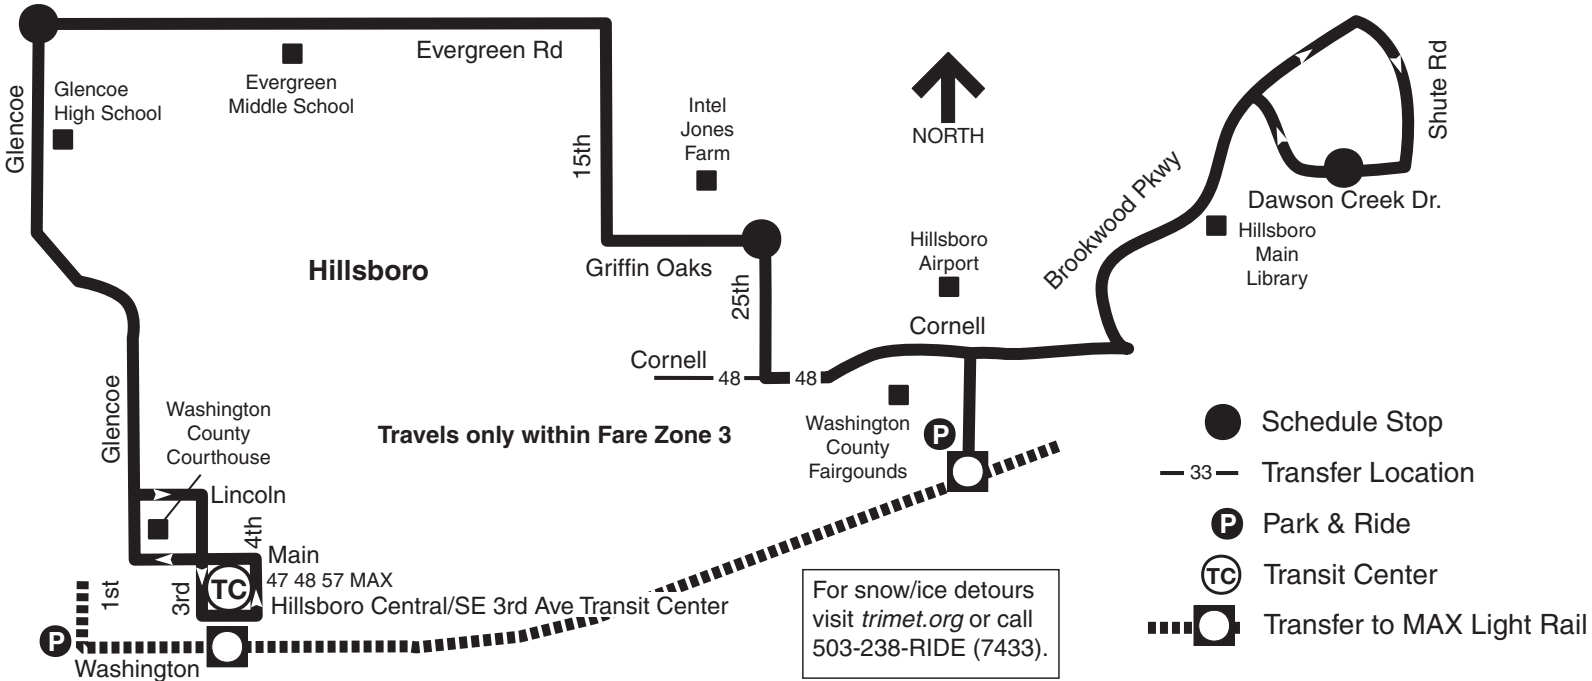

# 46-North Hillsboro

Glencoe

Glencoe

Washington

Glencoe High School

Evergreen Middle School

Washington County Courthouse

Lincoln

Main  
47 48 57 MAX  
Hillsboro Central/SE 3rd Ave Transit Center

Evergreen Rd

Intel Jones Farm

Griffin Oaks

Hillsboro Airport

Cornell

Washington County Fairgrounds

Brookwood Pkwy

Dawson Creek Dr.  
Hillsboro Main Library

Shute Rd

NORTH

15th

25th

Cornell

48

48

4th

1st

3rd

4th

For snow/ice detours visit [trimet.org](http://trimet.org) or call 503-238-RIDE (7433).