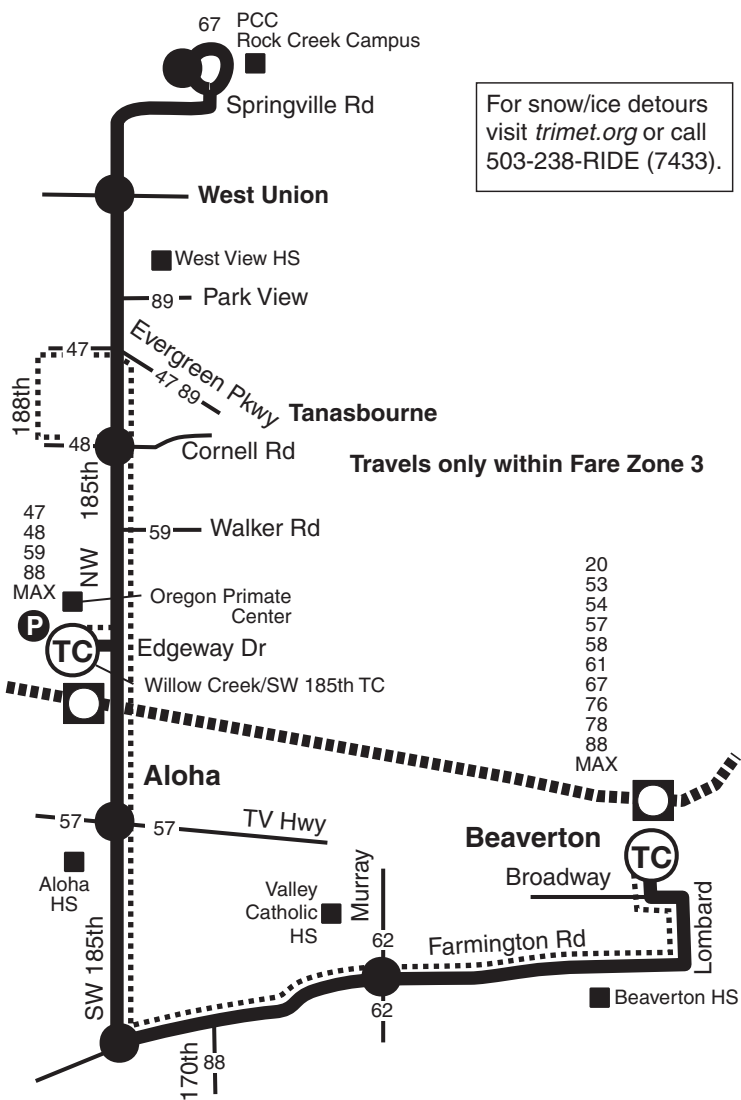

52-Farmington/185th Ave

For snow/ice detours visit trimet.org or call 503-238-RIDE (7433).

Travels only within Fare Zone 3

- 20
- 53
- 54
- 57
- 58
- 61
- 67
- 76
- 78
- 88
- MAX

● Schedule Stop

— 33 — Transfer Location

Ⓟ Park & Ride

ⓐ Transit Center

◻ Transfer to MAX Light Rail

⋯ Snow Route