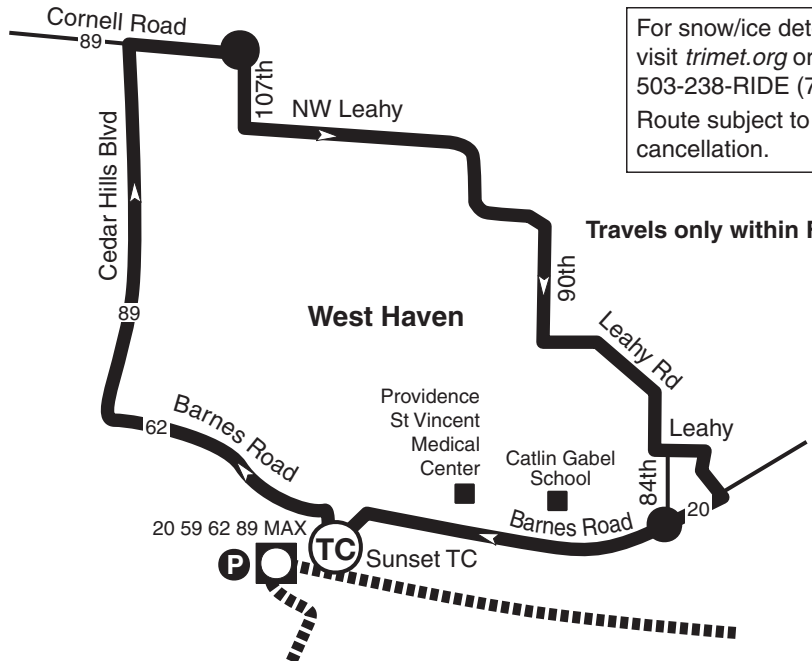

# 60-Leahy Rd

For snow/ice detours visit [trimet.org](http://trimet.org) or call 503-238-RIDE (7433).  
Route subject to cancellation.

Travels only within Fare Zone 3

- Schedule Stop
- 33 — Transfer Location
- P Park & Ride
- TC Sunset Transit Center
- Transfer to MAX Light Rail