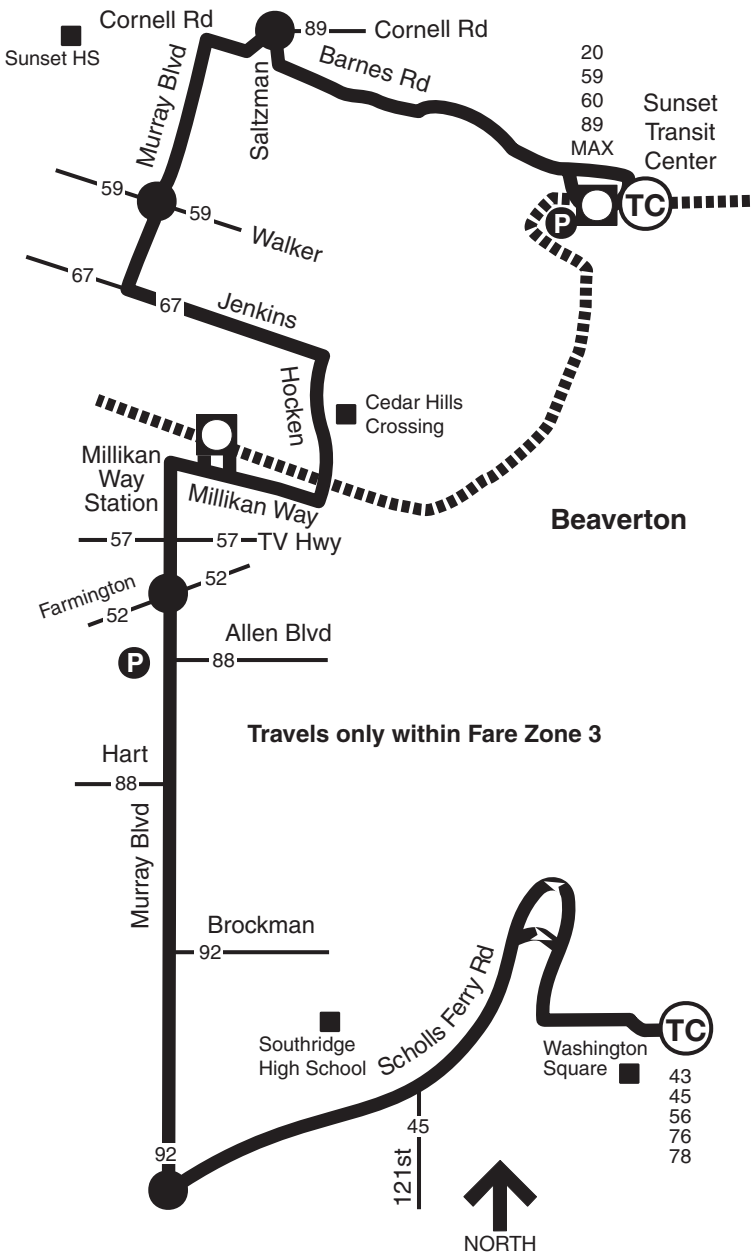

62-Murray Blvd

For snow/ice detours visit trimet.org or call 503-238-RIDE (7433). Buses will not stop on Murray between Hart and Brockman.