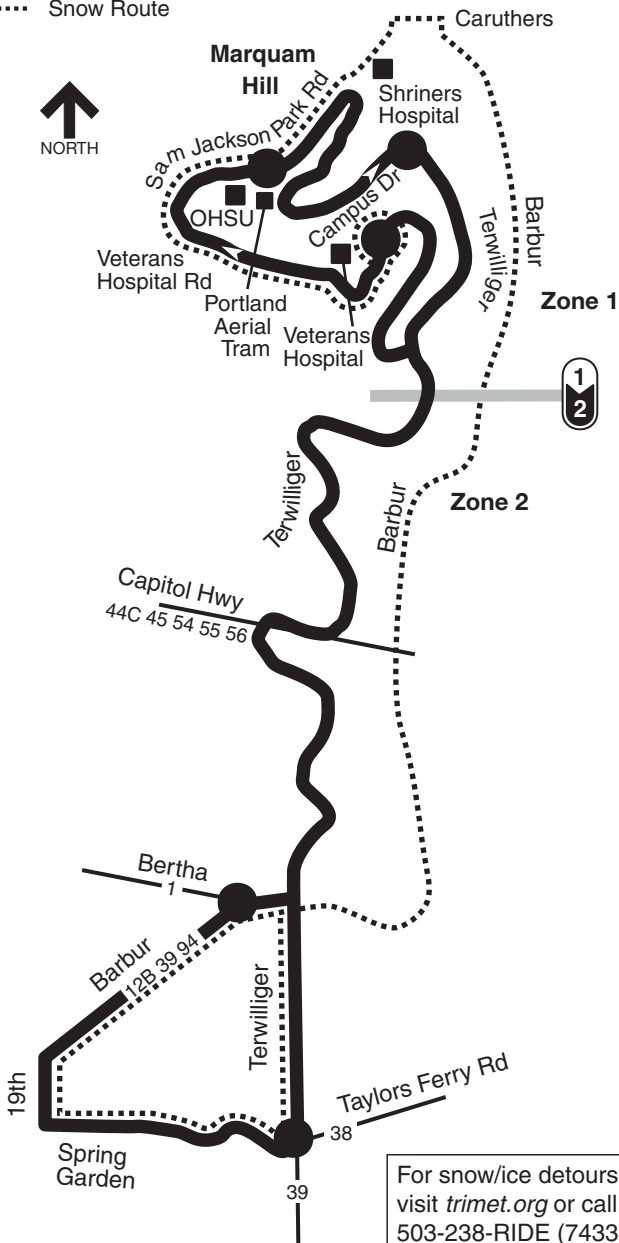

65-Marquam Hill/Barbur Blvd

- Schedule Stop
- 33 — Transfer Location
- TC Transit Center
- 1/2 Fare Zone Boundary
- Snow Route

For snow/ice detours visit trimet.org or call 503-238-RIDE (7433). Route subject to cancellation.