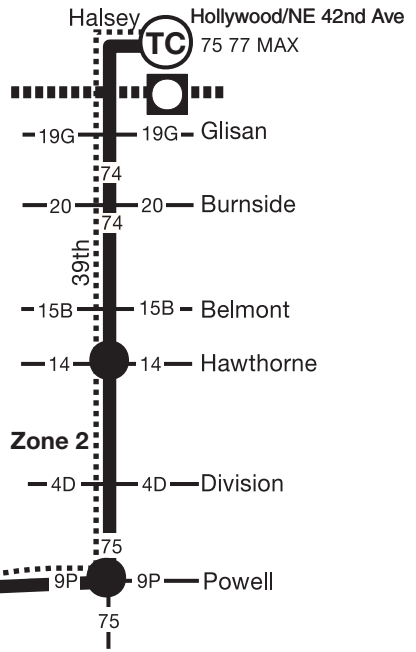

66-Marquam Hill/Hollywood Transit Center

-  Schedule Stop
-  Transfer Location
-  Hollywood Transit Center
-  Transfer to MAX Light Rail
-  Fare Zone Boundary
-  Snow Route

For snow/ice detours visit trimet.org or call 503-238-RIDE (7433).
Route subject to cancellation.

See inset map for detailed route on Marquam Hill.