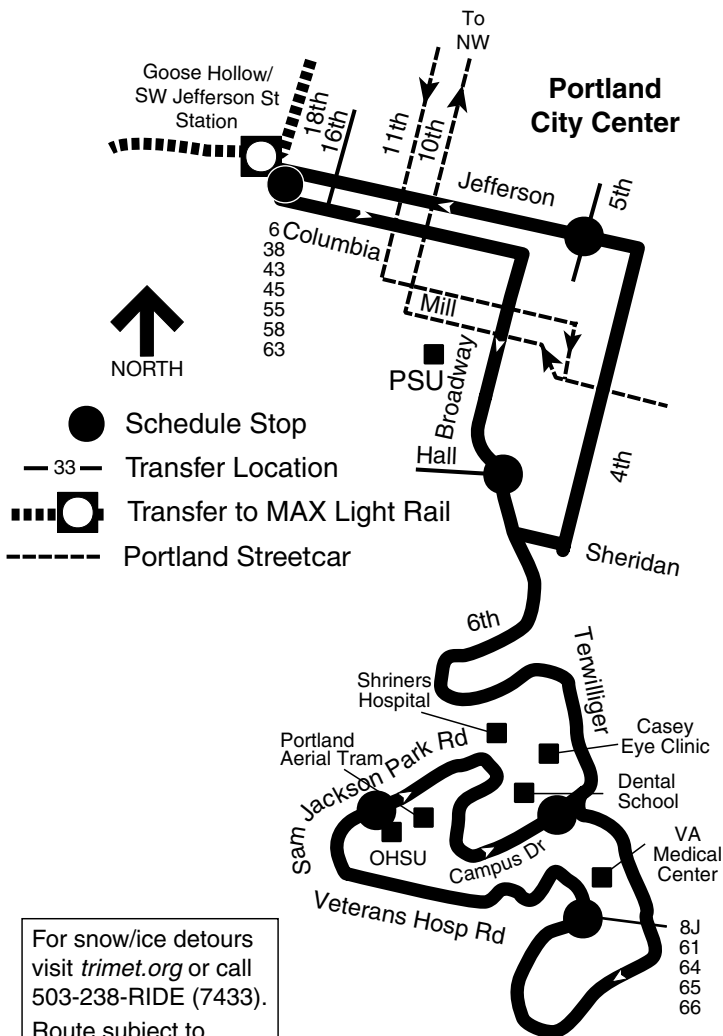

# 68-Collins Circle

Travels only within Fare Zone 1

For snow/ice detours visit [trimet.org](http://trimet.org) or call 503-238-RIDE (7433).  
Route subject to cancellation.