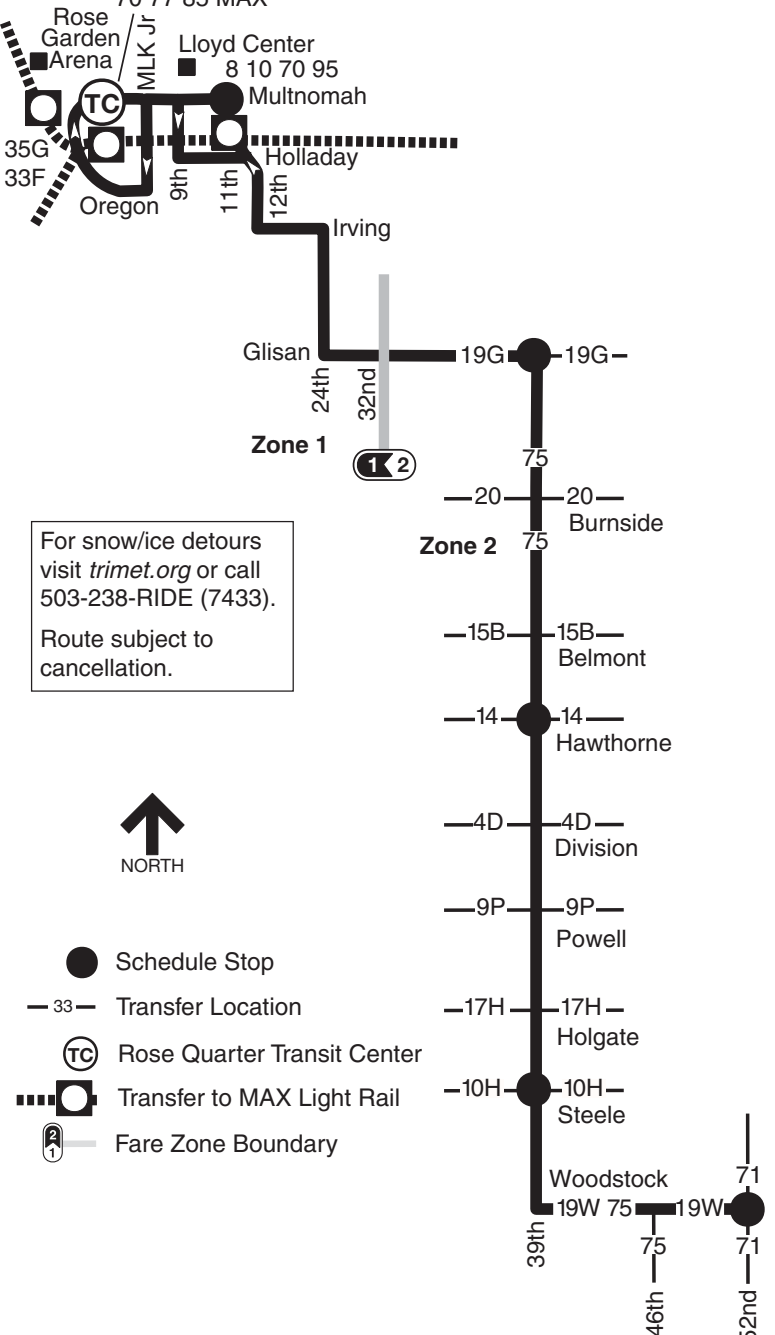

74-Lloyd District/Southeast

4F 8F 10T 44M
70 77 85 MAX

For snow/ice detours visit trimet.org or call 503-238-RIDE (7433).
Route subject to cancellation.

Schedule Stop
Transfer Location
Rose Quarter Transit Center
Transfer to MAX Light Rail
Fare Zone Boundary

Woodstock
39th
19W 75
46th
71
52nd
71