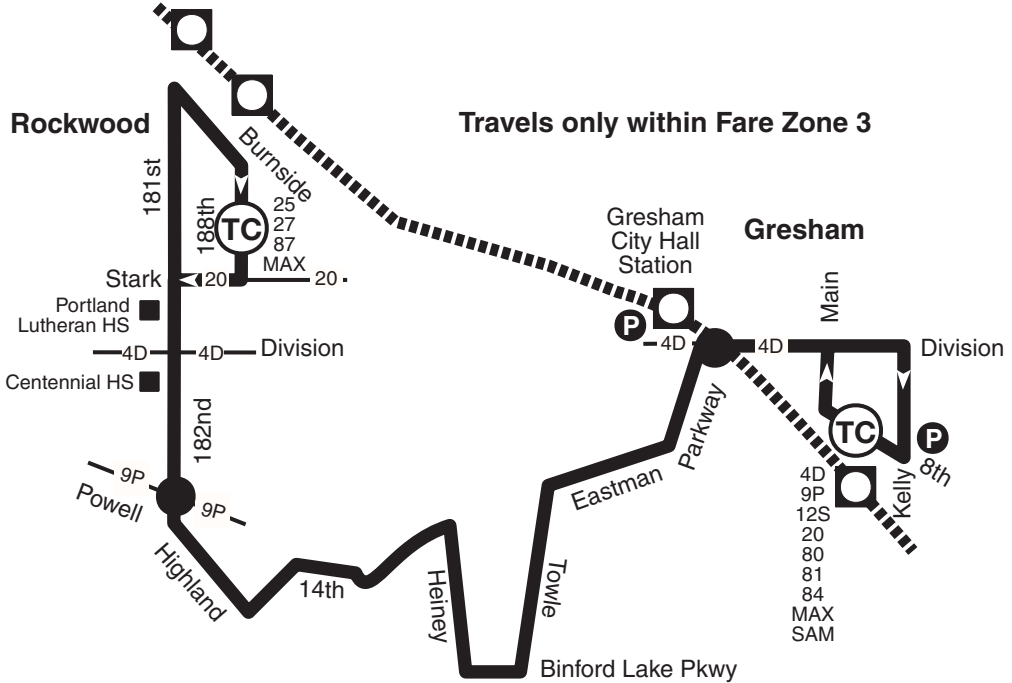

# 82-Eastman/182nd Ave

For snow/ice detours visit [trimet.org](http://trimet.org) or call 503-238-RIDE (7433).  
Route subject to cancellation.

Travels only within Fare Zone 3

- Schedule Stop
- Transfer Location
- Park & Ride
- Transit Center
- Transfer to MAX Light Rail