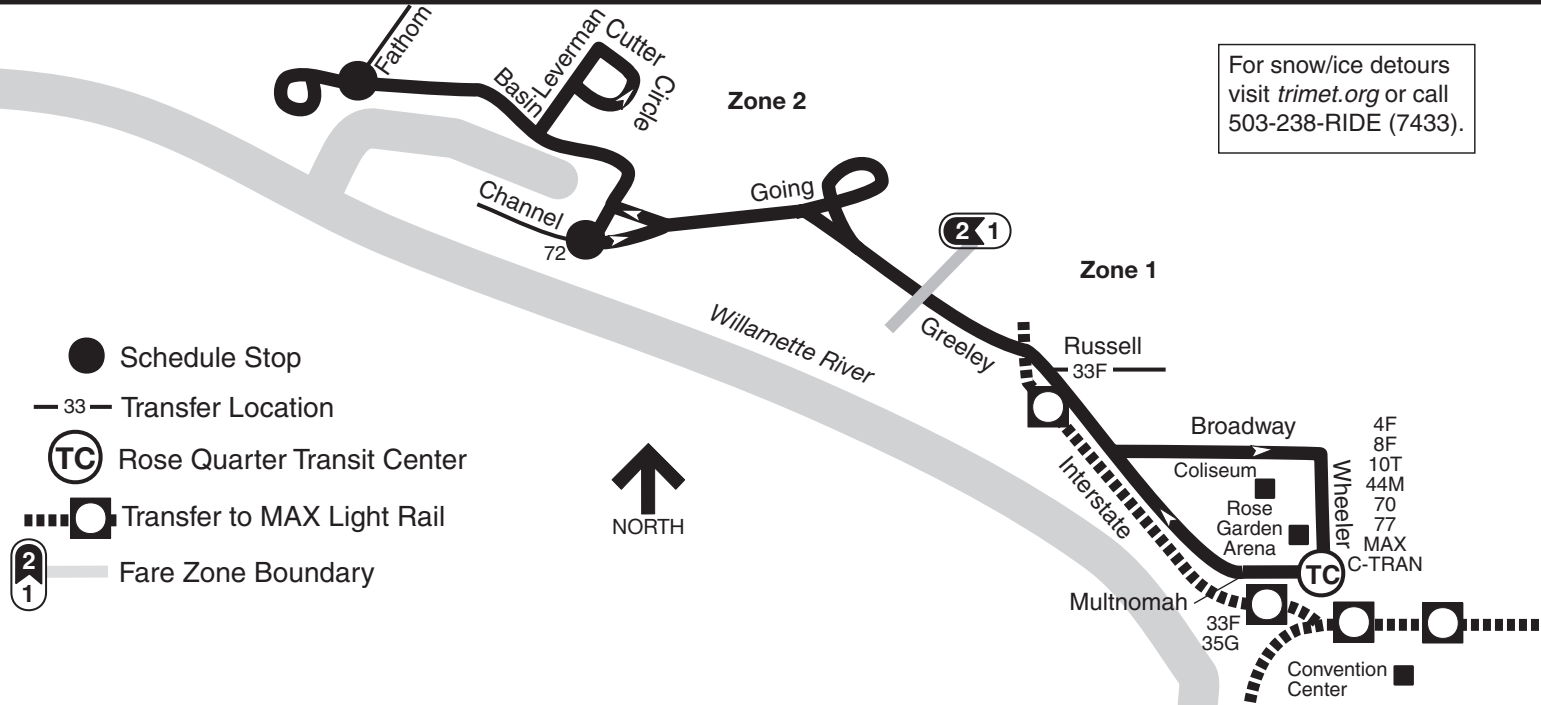

85-Swan Island

For snow/ice detours visit trimet.org or call 503-238-RIDE (7433).

● Schedule Stop

—33— Transfer Location

TC Rose Quarter Transit Center

Transfer to MAX Light Rail

Fare Zone Boundary