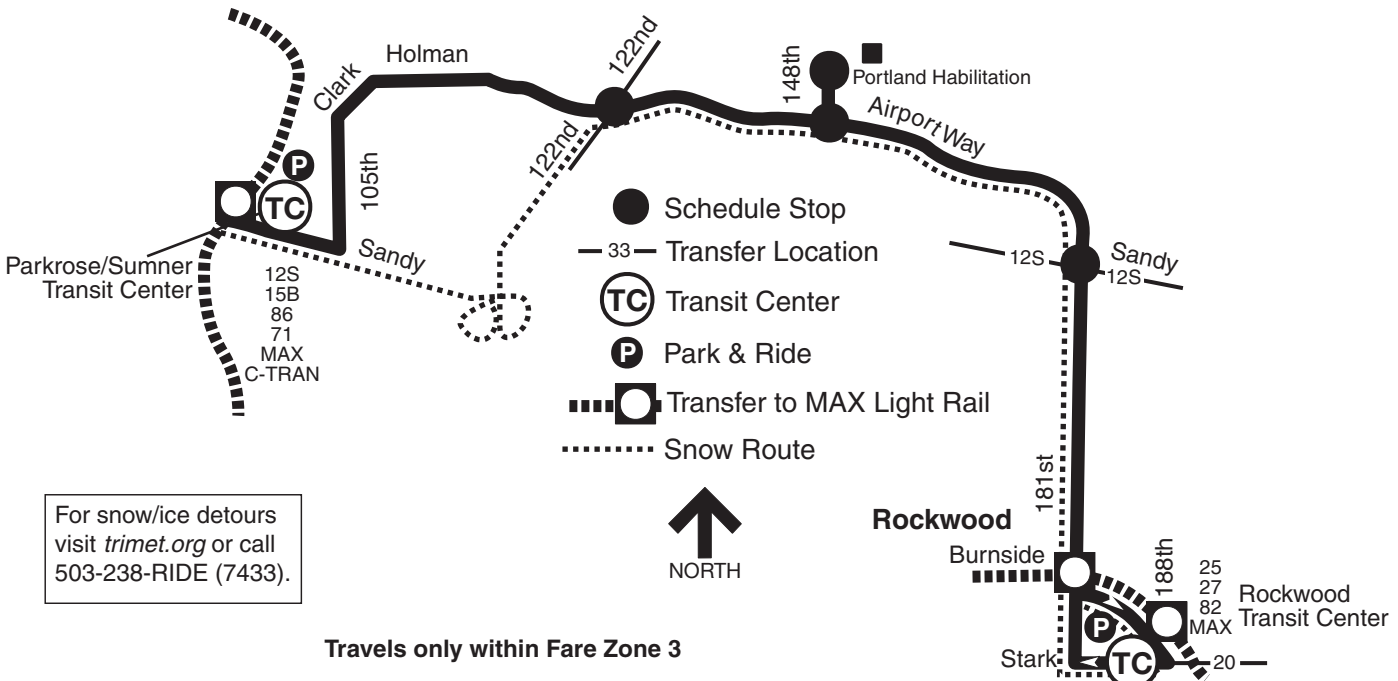

87-Airport Way/181st Ave

For snow/ice detours visit trimet.org or call 503-238-RIDE (7433).

Travels only within Fare Zone 3