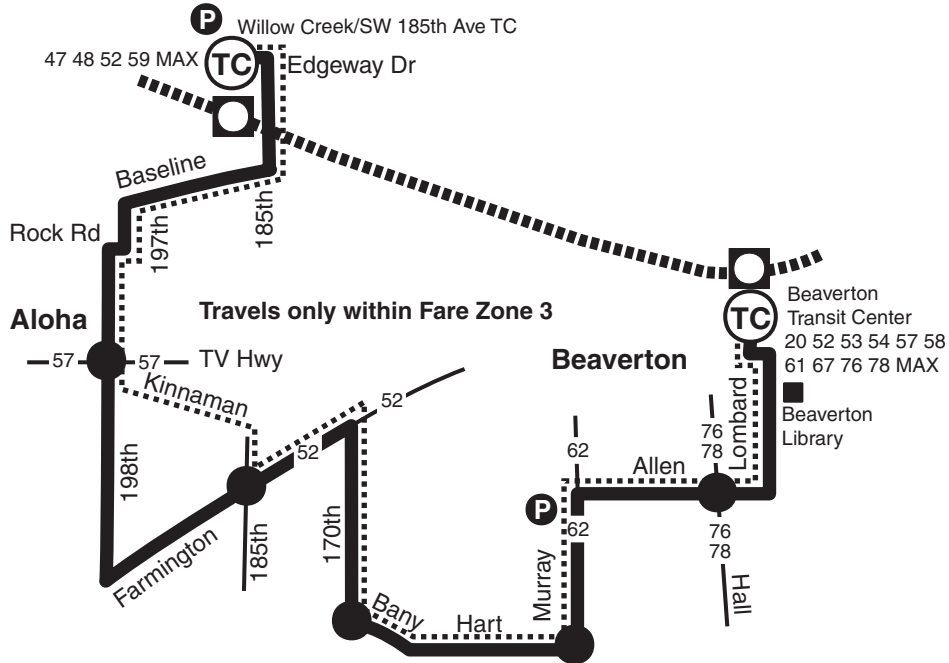

88-Hart/SW 198th Ave

- Schedule Stop
- 33 — Transfer Location
- P Park & Ride
- TC Transit Center
- Transfer to MAX Light Rail
- Snow Route

For snow/ice detours visit trimet.org or call 503-238-RIDE (7433).