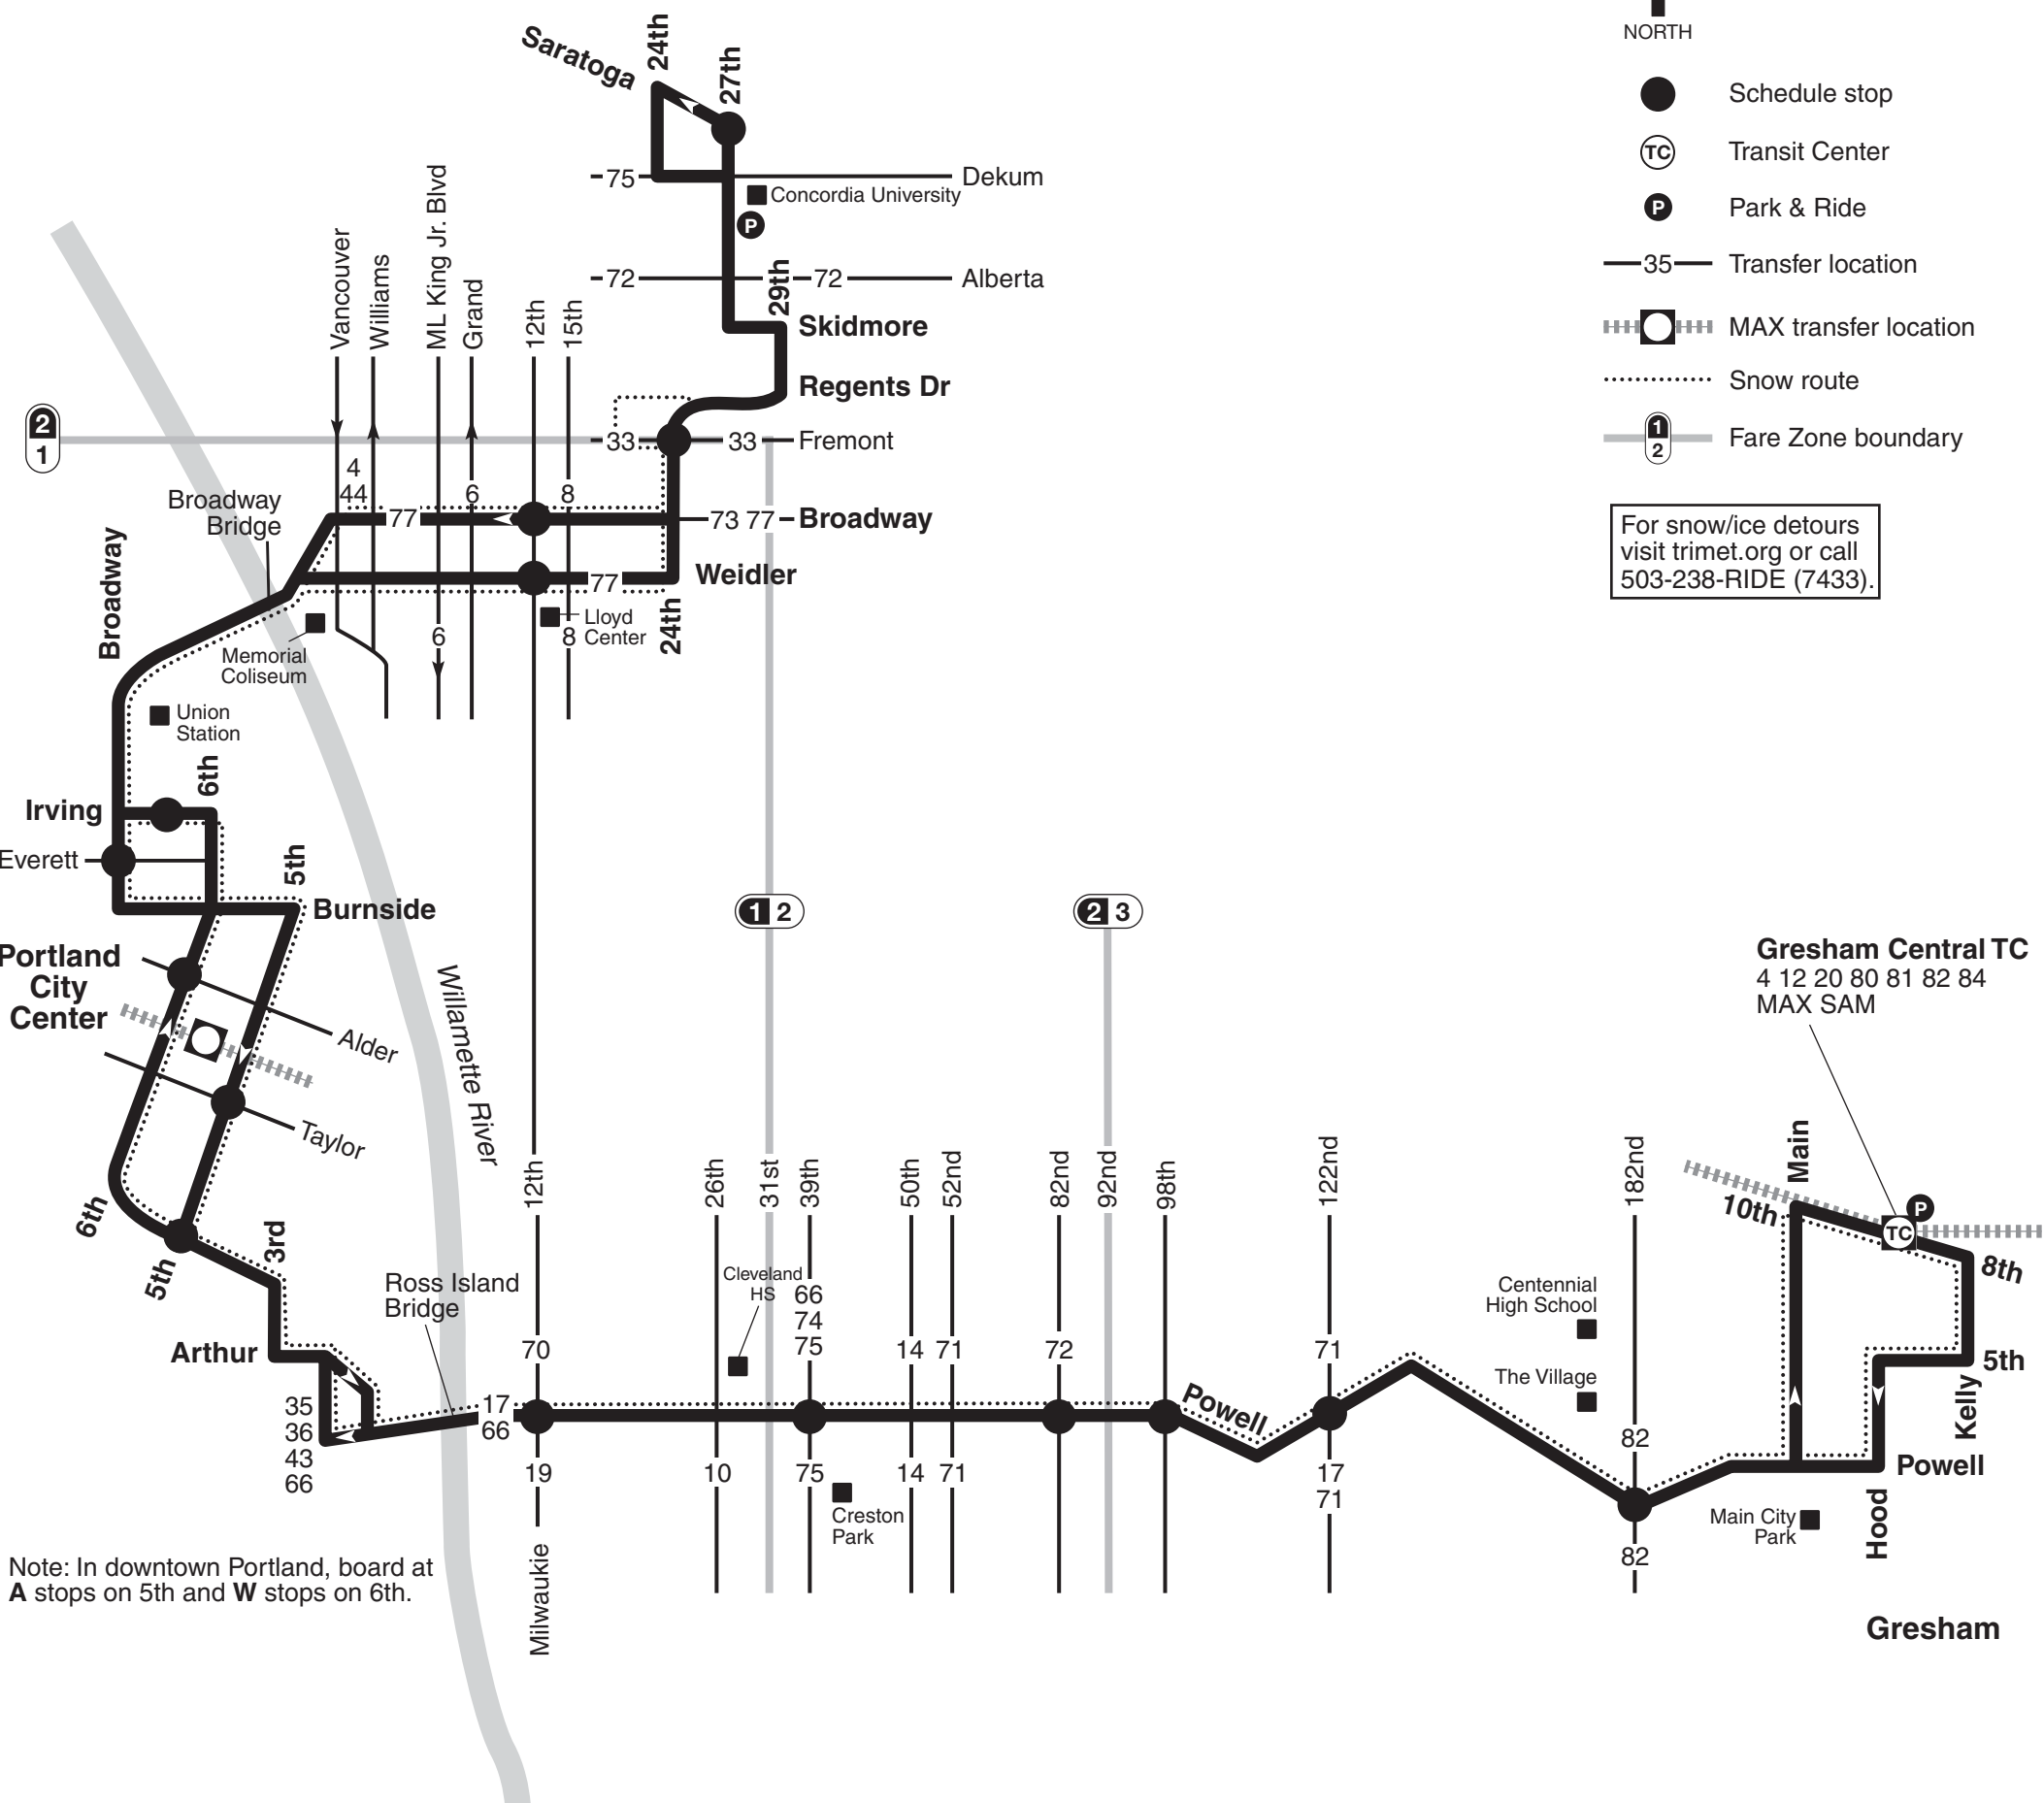

9-Powell/Broadway

-  NORTH
-  Schedule stop
-  Transit Center
-  Park & Ride
-  Transfer location
-  MAX transfer location
-  Snow route
-  Fare Zone boundary

For snow/ice detours visit trimet.org or call 503-238-RIDE (7433).

Note: In downtown Portland, board at **A** stops on 5th and **W** stops on 6th.