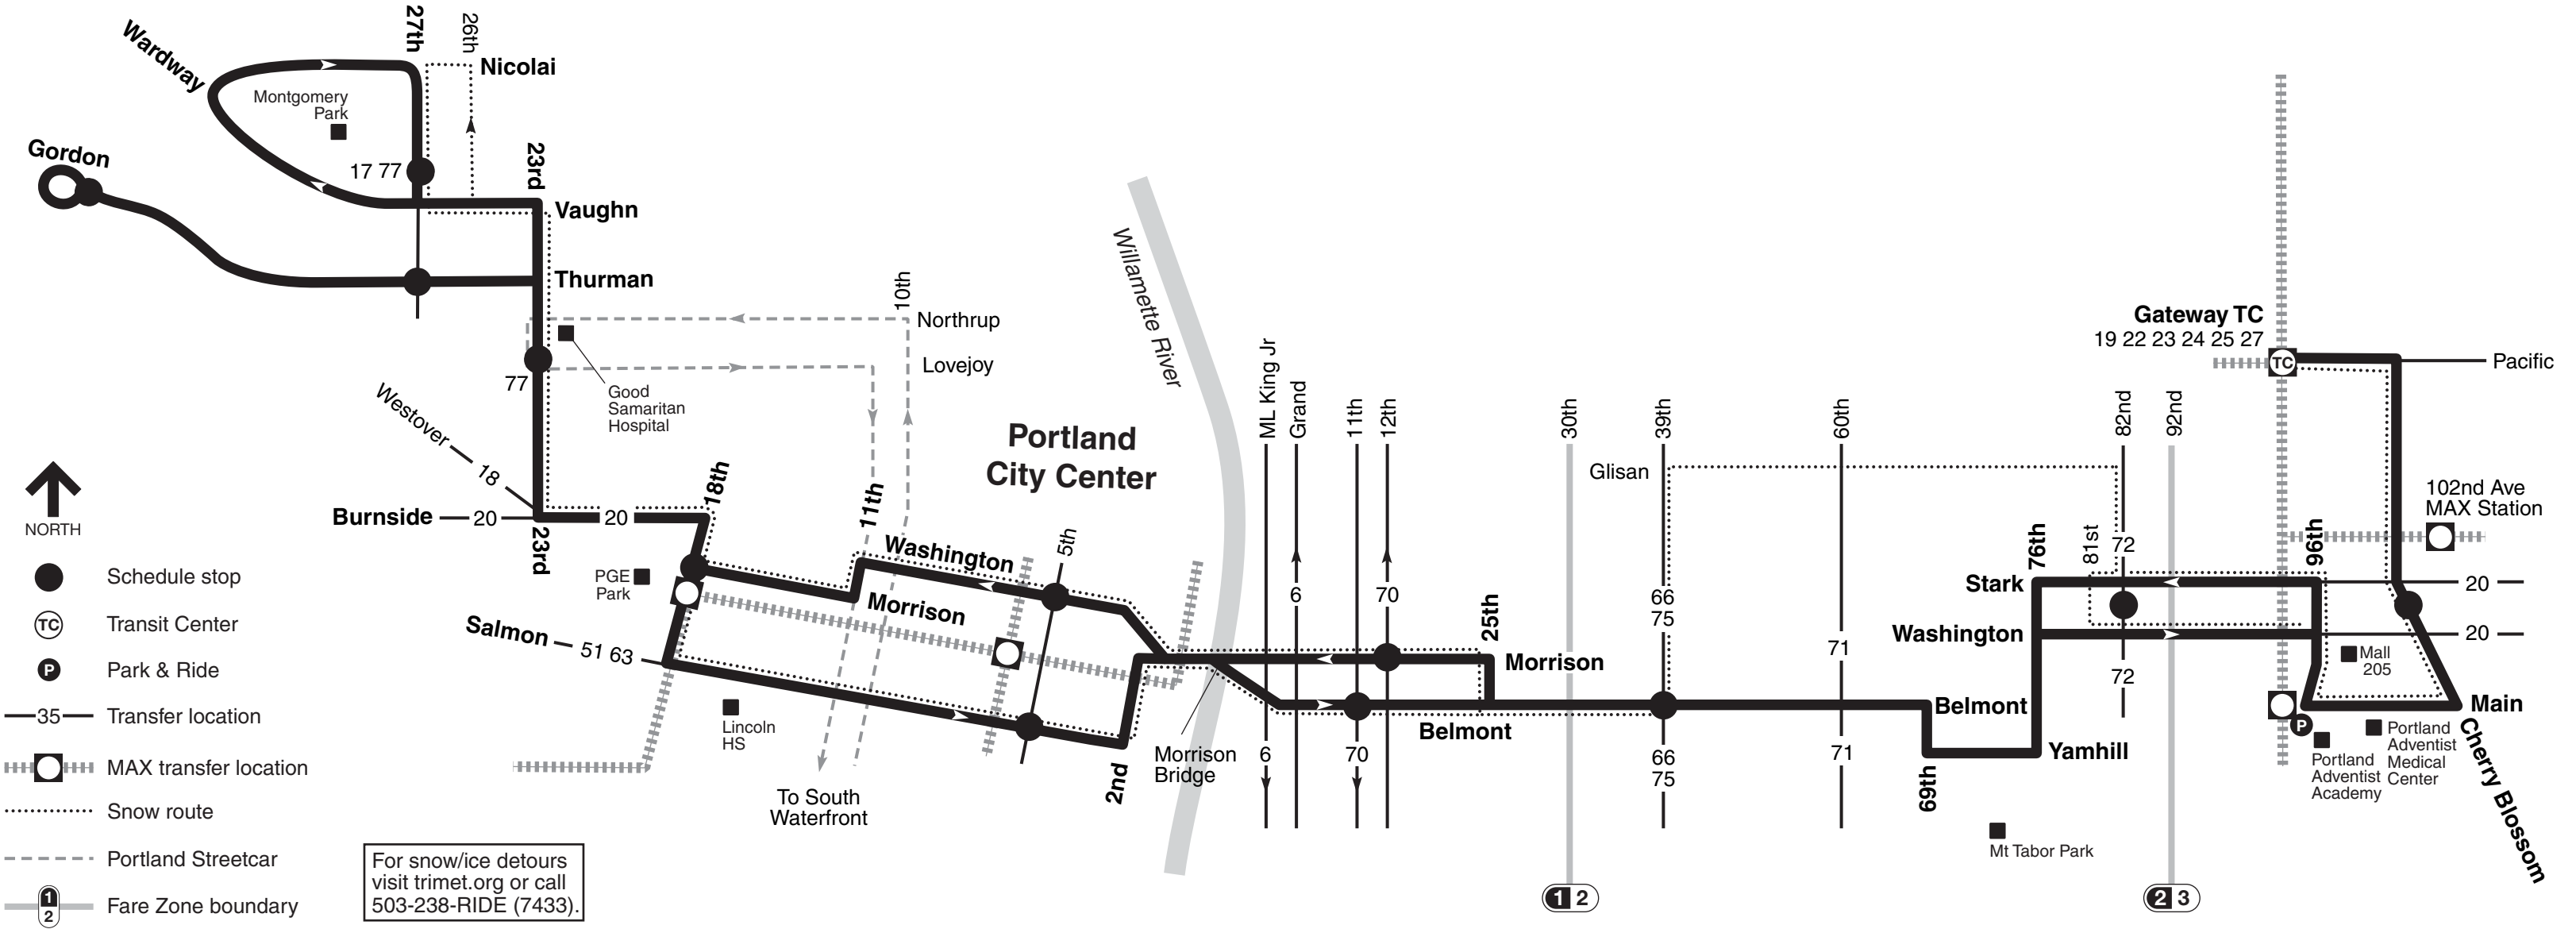

15-Belmont/NW 23rd

- Schedule stop
- Transit Center
- Park & Ride
- Transfer location
- MAX transfer location
- Snow route
- Portland Streetcar
- Fare Zone boundary

For snow/ice detours visit trimet.org or call 503-238-RIDE (7433).

1 2

2 3