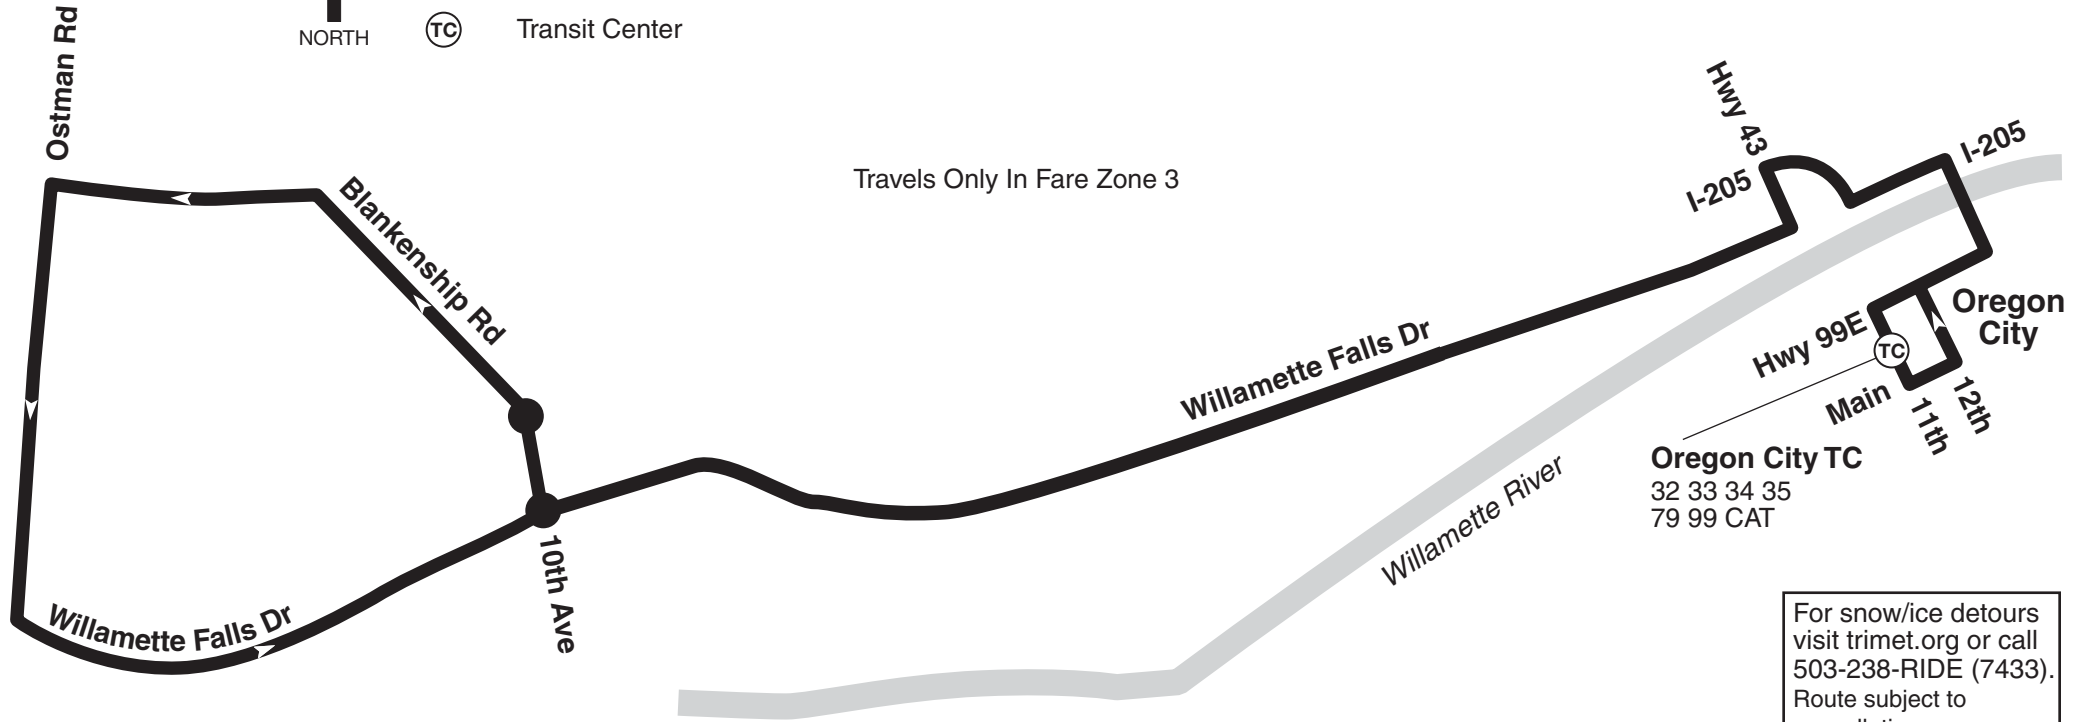

154-Willamette

NORTH

Schedule stop

Transit Center

Travels Only In Fare Zone 3

Oregon City TC
32 33 34 35
79 99 CAT

For snow/ice detours
visit trimet.org or call
503-238-RIDE (7433).
Route subject to
cancellation.