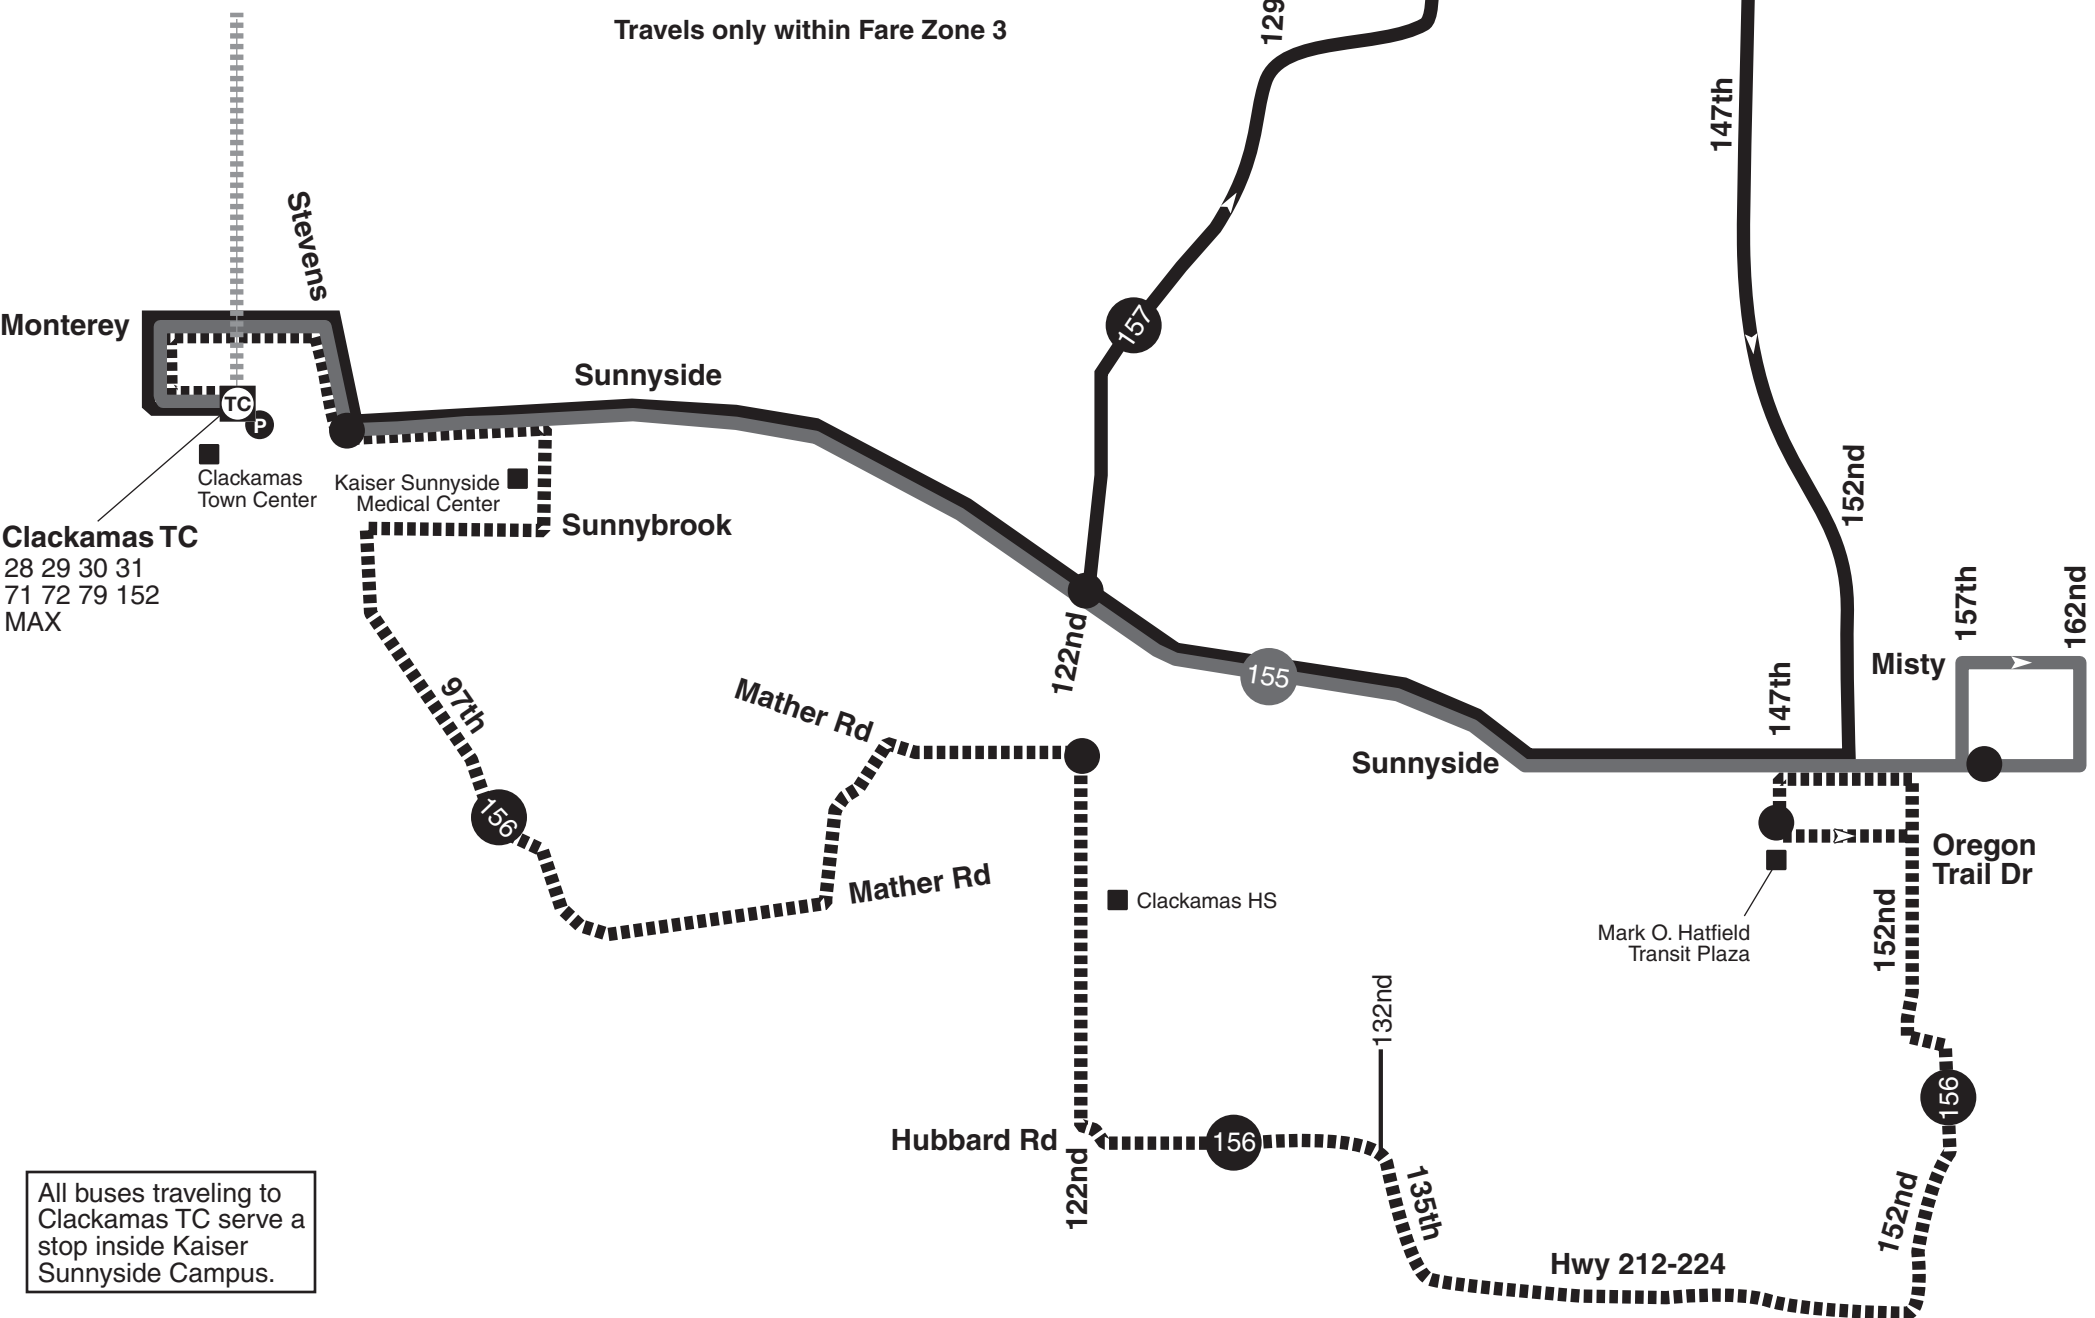

155-156-157-Sunnyside Area Routes

NORTH

● Schedule stop

⊙ TC Transit Center

—35— Transfer location

⊞ MAX transfer location

Ⓟ Park & Ride

⋯ Snow route

For snow/ice detours
visit trimet.org or call
503-238-RIDE (7433).
Lines 156 and 157
subject to cancellation.

Travels only within Fare Zone 3

Clackamas TC
28 29 30 31
71 72 79 152
MAX

All buses traveling to Clackamas TC serve a stop inside Kaiser Sunnyside Campus.