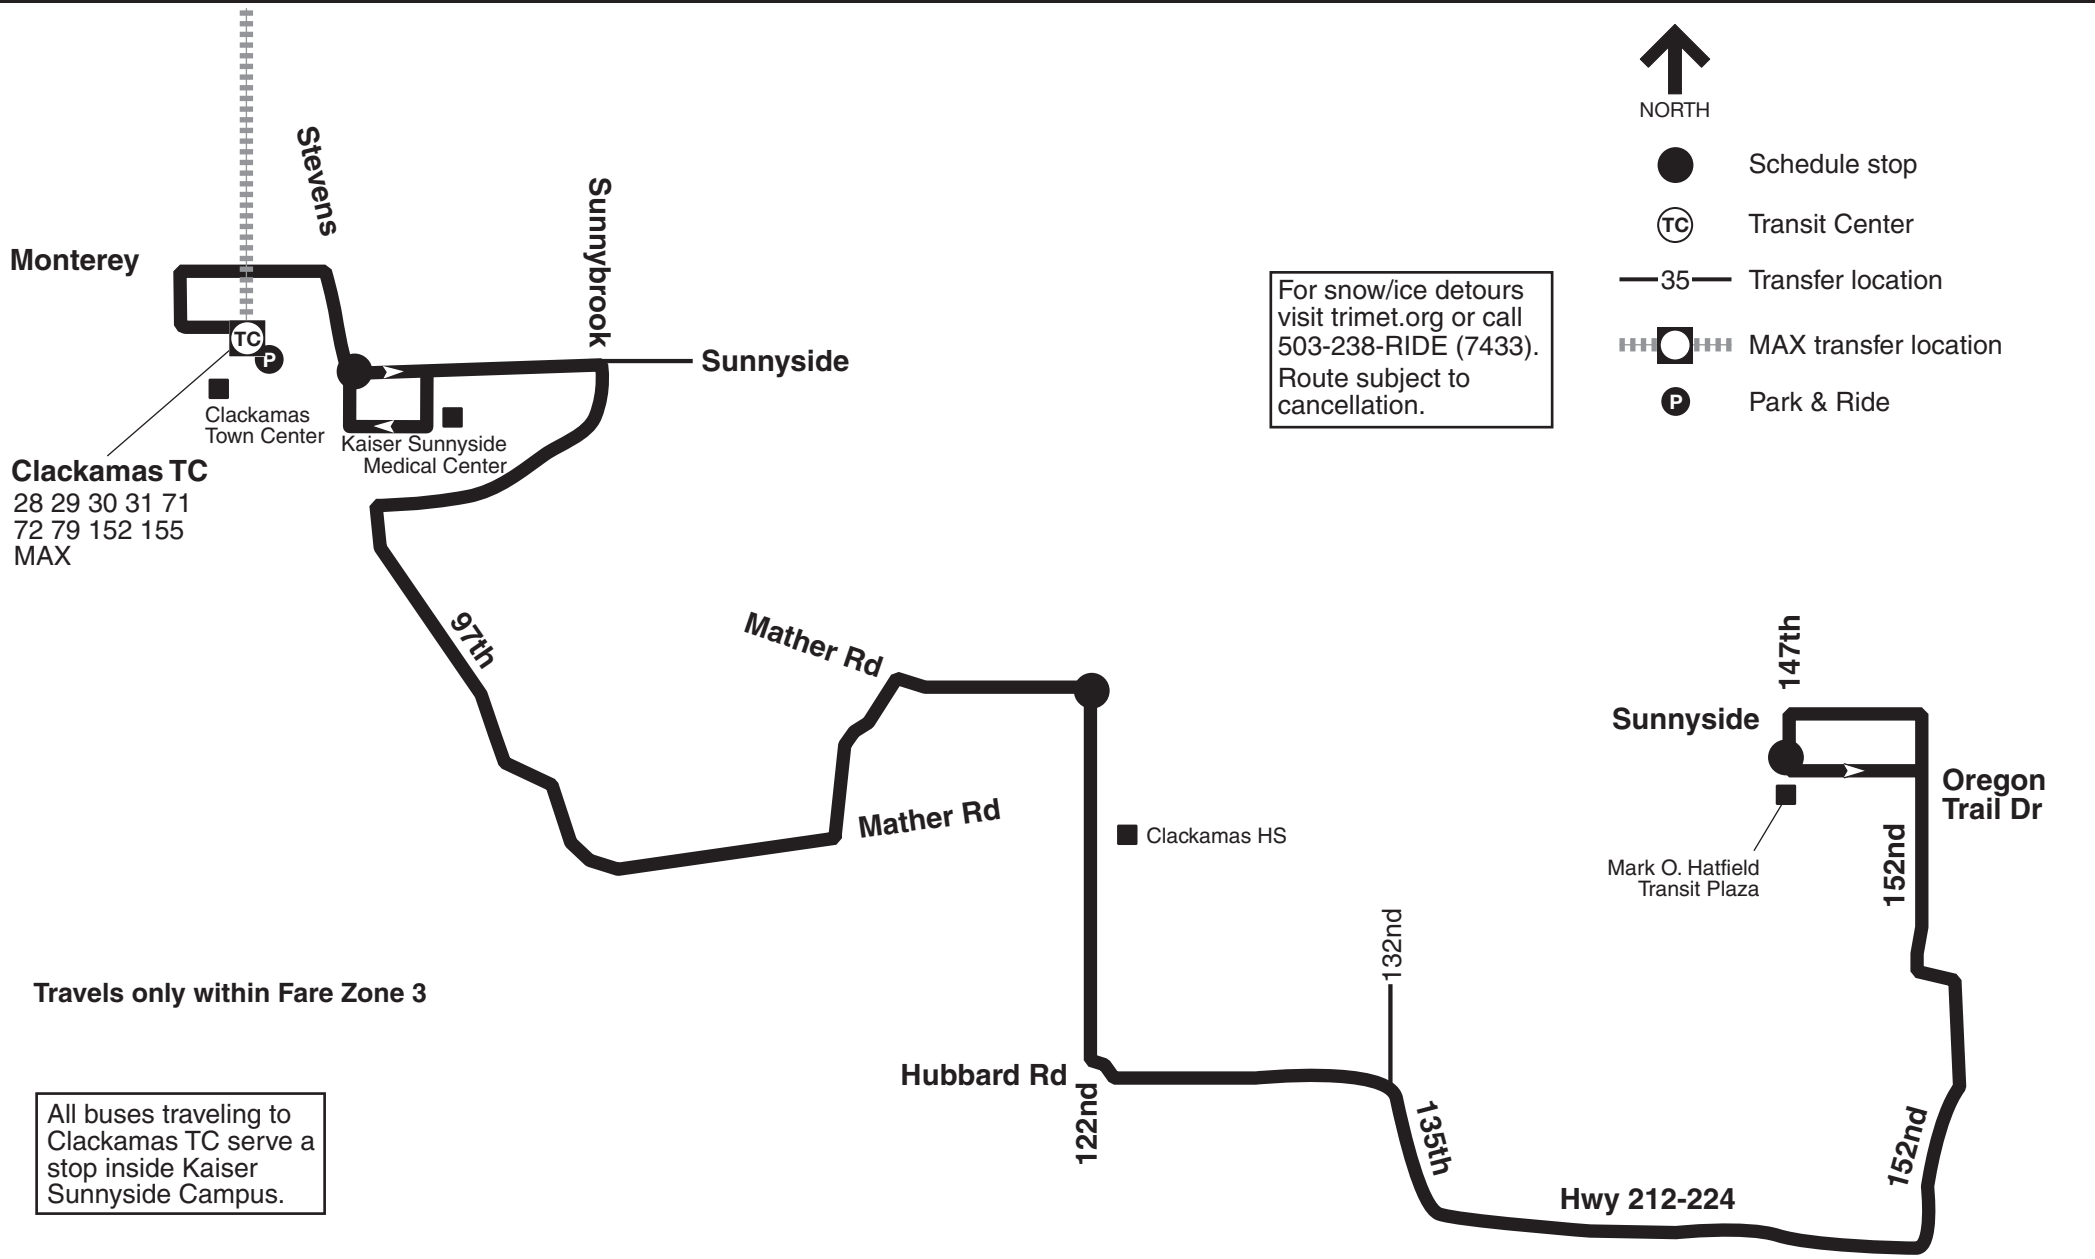

156-Mather Rd

Clackamas TC
 28 29 30 31 71
 72 79 152 155
 MAX

For snow/ice detours
 visit trimet.org or call
 503-238-RIDE (7433).
 Route subject to
 cancellation.

-  NORTH
-  Schedule stop
-  Transit Center
-  Transfer location
-  MAX transfer location
-  Park & Ride

Travels only within Fare Zone 3

All buses traveling to
 Clackamas TC serve a
 stop inside Kaiser
 Sunnyside Campus.