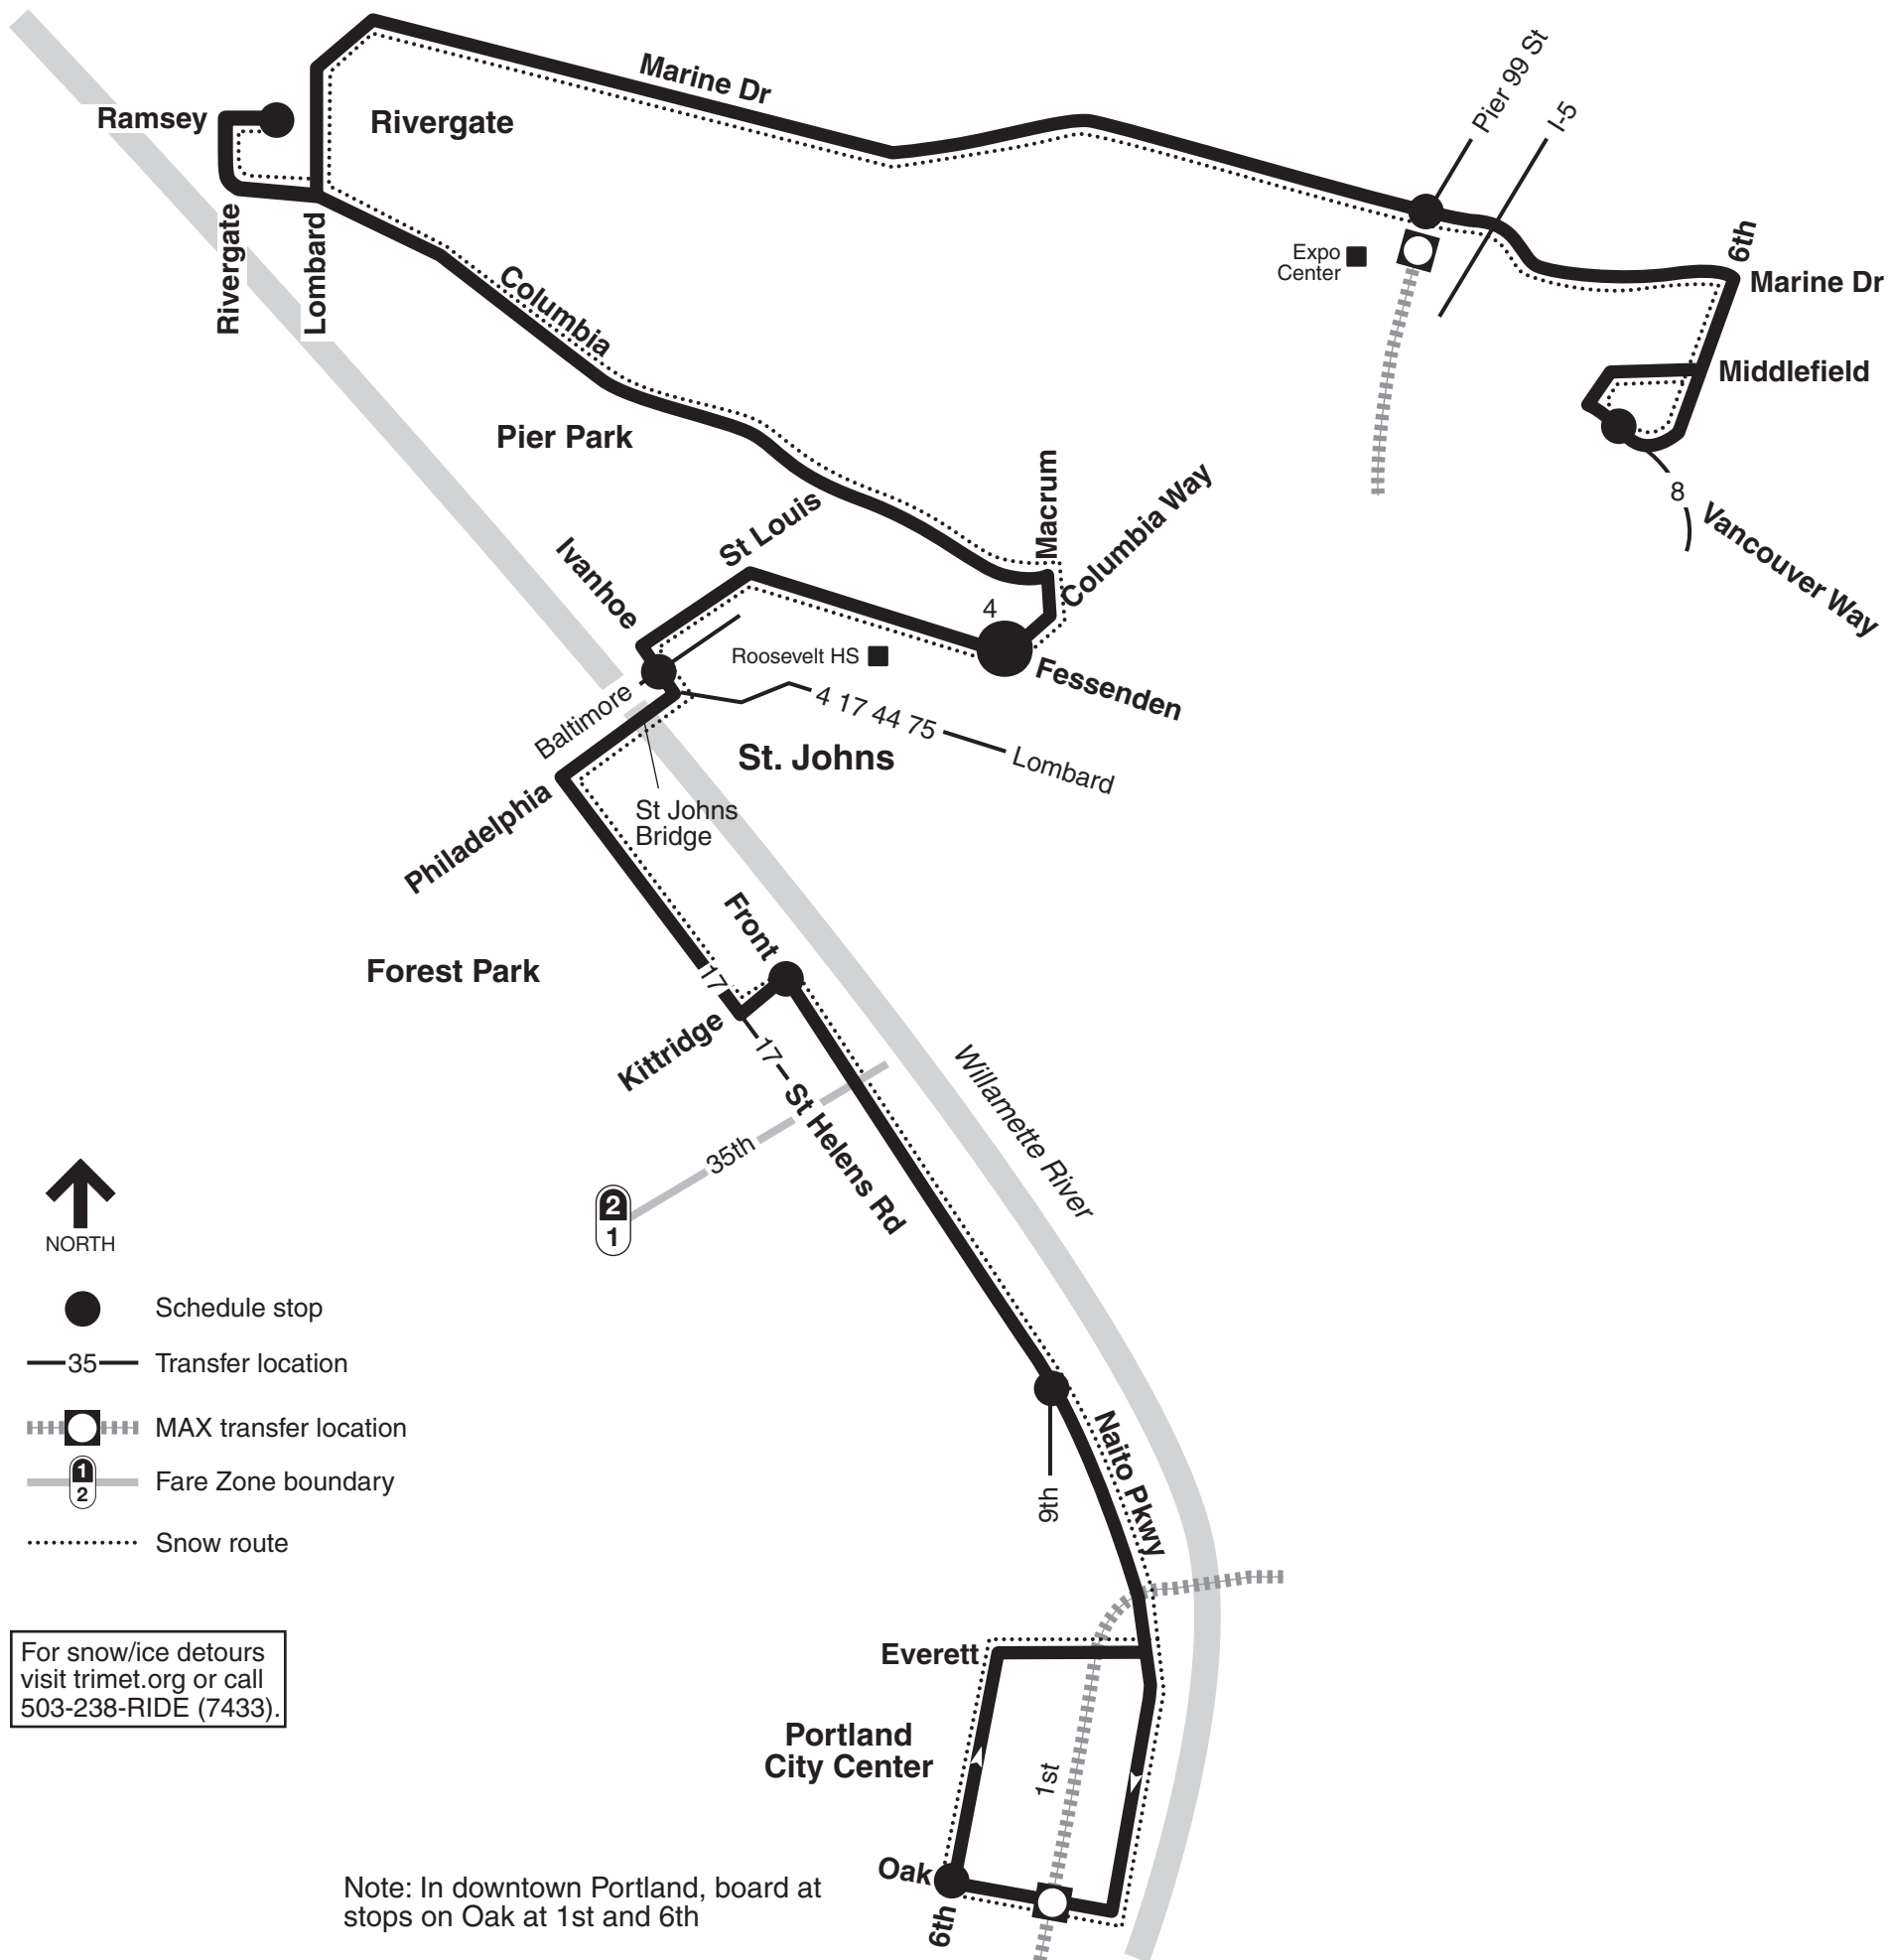

# 16-Front Ave/St Johns

NORTH

- Schedule stop
- 35— Transfer location
- MAX transfer location
- 1/2— Fare Zone boundary
- ..... Snow route

For snow/ice detours  
visit [trimet.org](http://trimet.org) or call  
503-238-RIDE (7433).

Note: In downtown Portland, board at  
stops on Oak at 1st and 6th