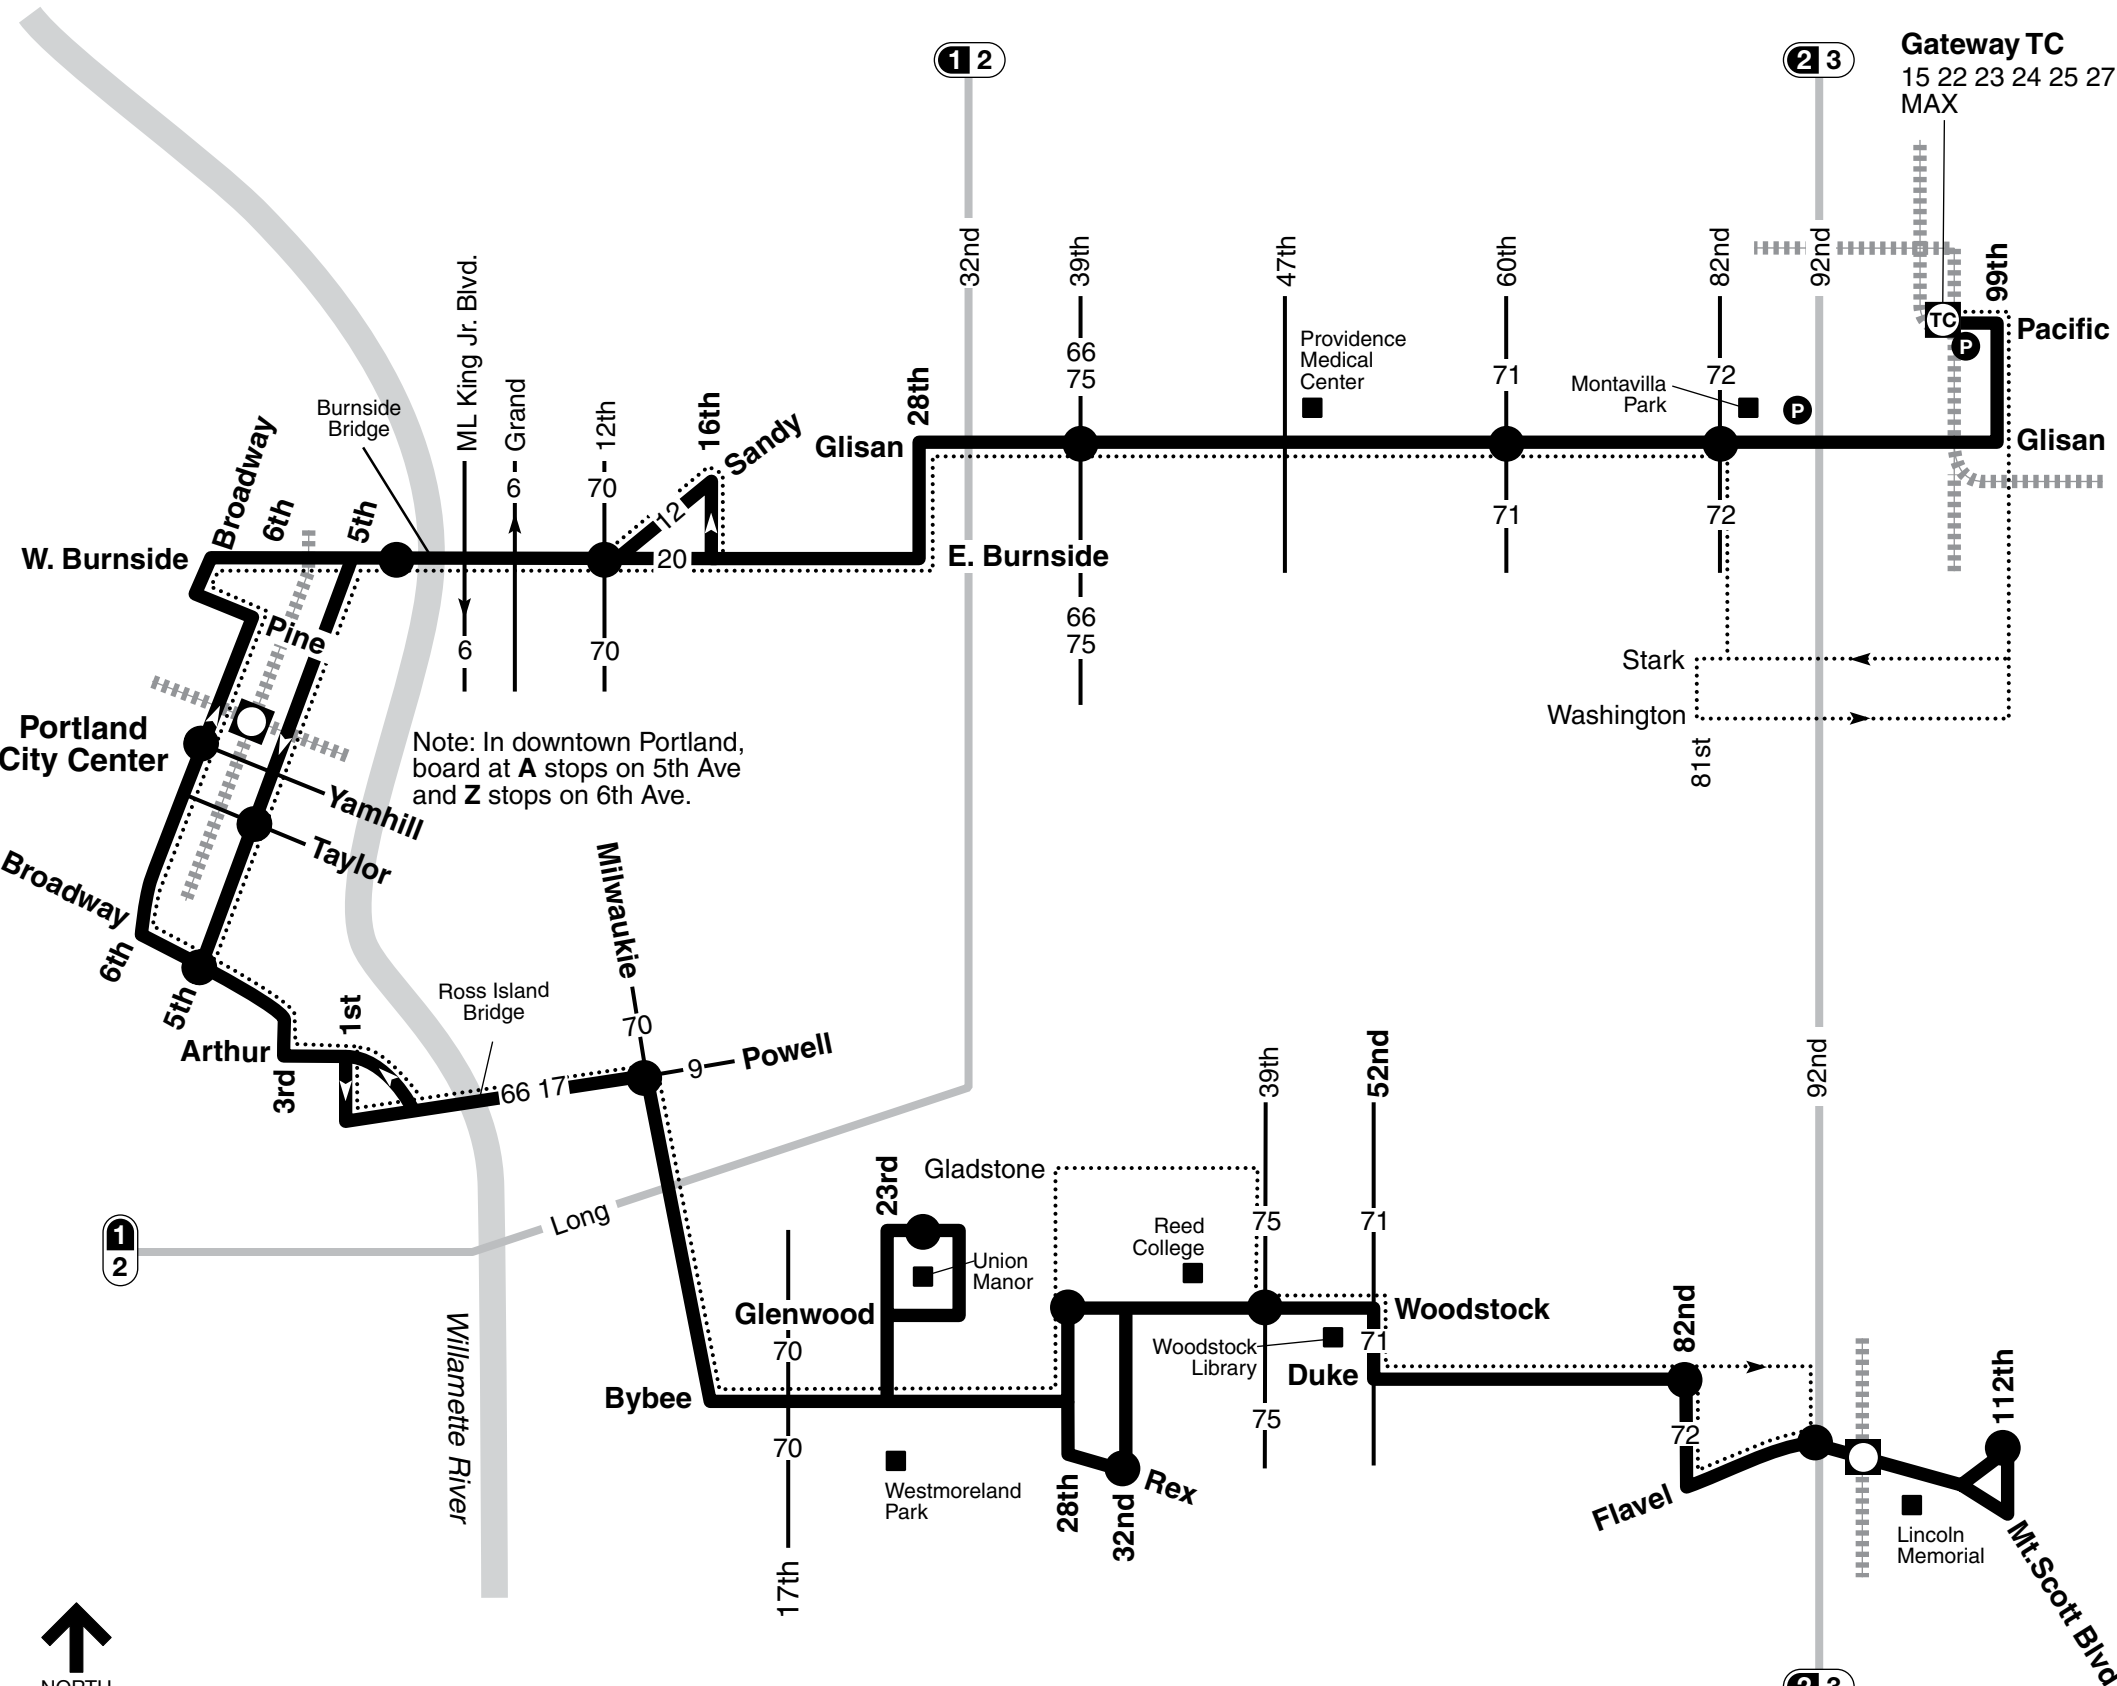

19-Woodstock/Glisan

NORTH

- Schedule stop
- Ⓣ Transit Center
- Ⓟ Park & Ride
- 35— Transfer location
- ⊠ MAX transfer location
- ▬▬▬▬▬▬ Infrequent service
- ⋯⋯⋯ Snow route
- ① ② Fare Zone boundary

For snow/ice detours visit trimet.org or call 503-238-RIDE (7433).