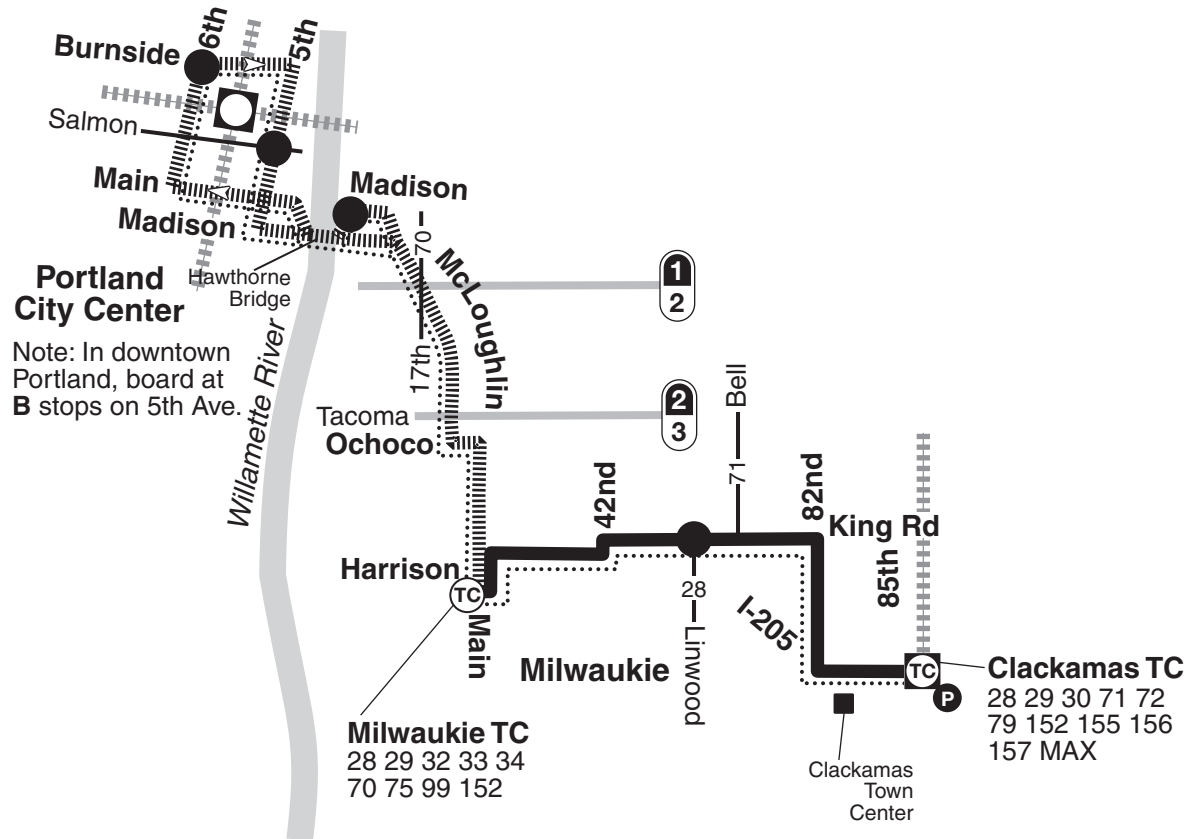

31-King Rd

For snow/ice detours
visit trimet.org or call
503-238-RIDE (7433).