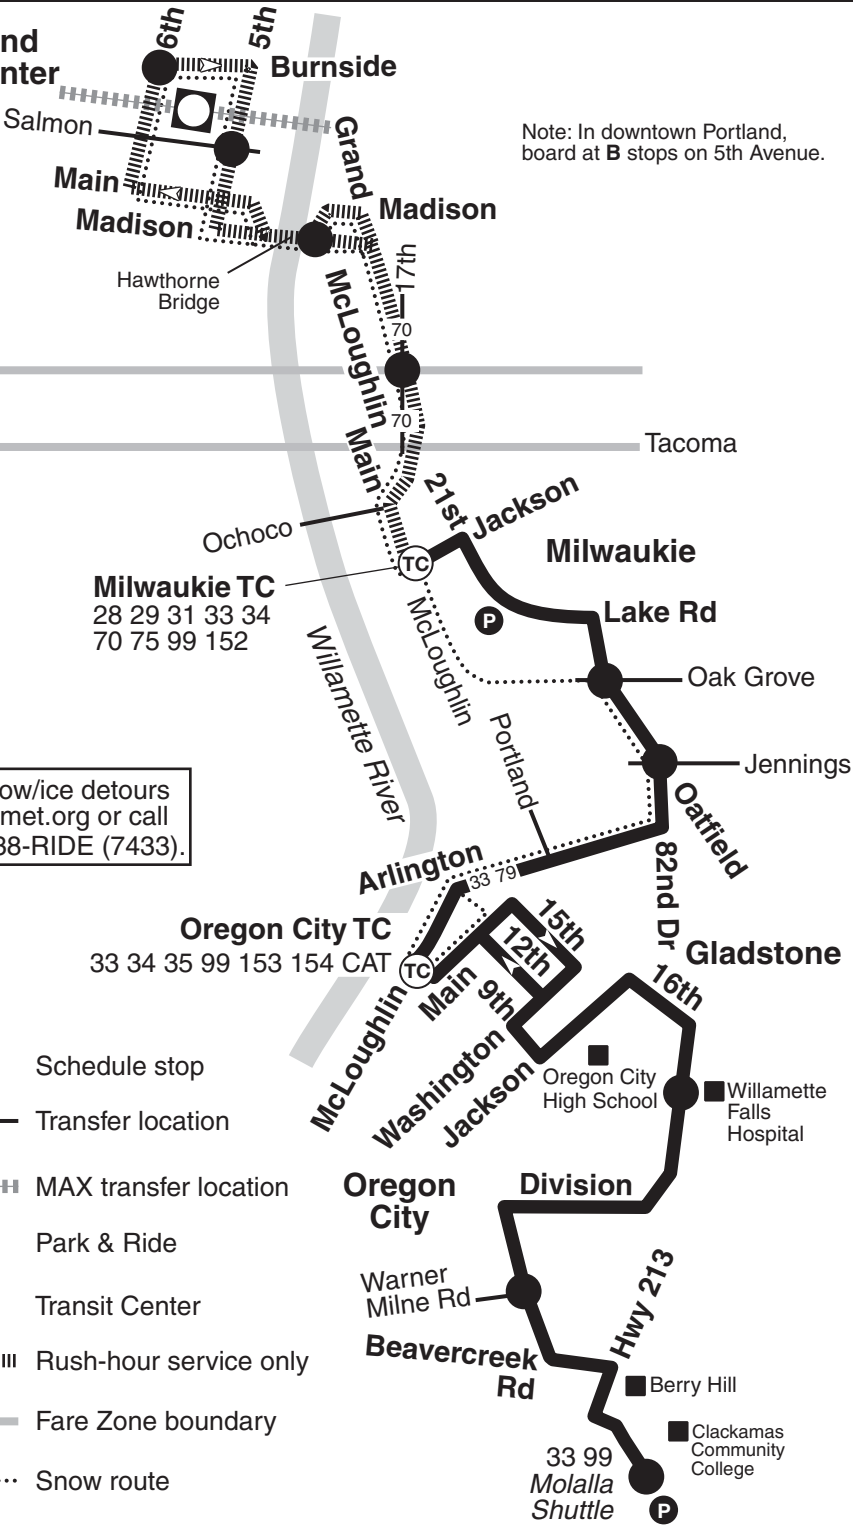

32-Oatfield

Portland
City Center

Note: In downtown Portland, board at B stops on 5th Avenue.

- 1
- 2
- 2
- 3

Milwaukie TC
28 29 31 33 34
70 75 99 152

For snow/ice detours visit trimet.org or call 503-238-RIDE (7433).

- Schedule stop
- 35— Transfer location
- ⊠ MAX transfer location
- P Park & Ride
- TC Transit Center
- ||||| Rush-hour service only
- 1 2 Fare Zone boundary
- Snow route

Oregon City TC
33 34 35 99 153 154 CAT

33 99
Molalla Shuttle