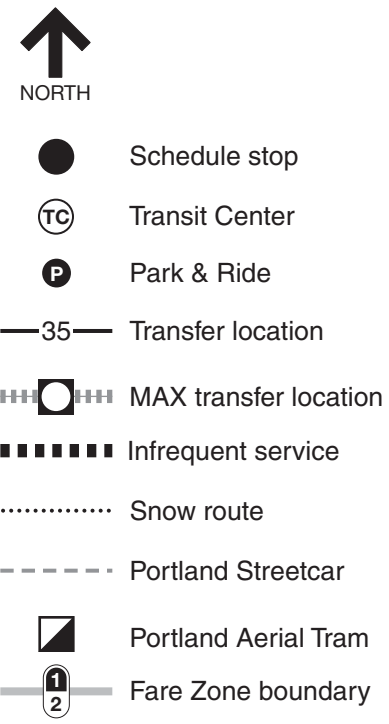

35-Macadam/Greeley

For snow/ice detours visit trimet.org or call 503-238-RIDE (7433).