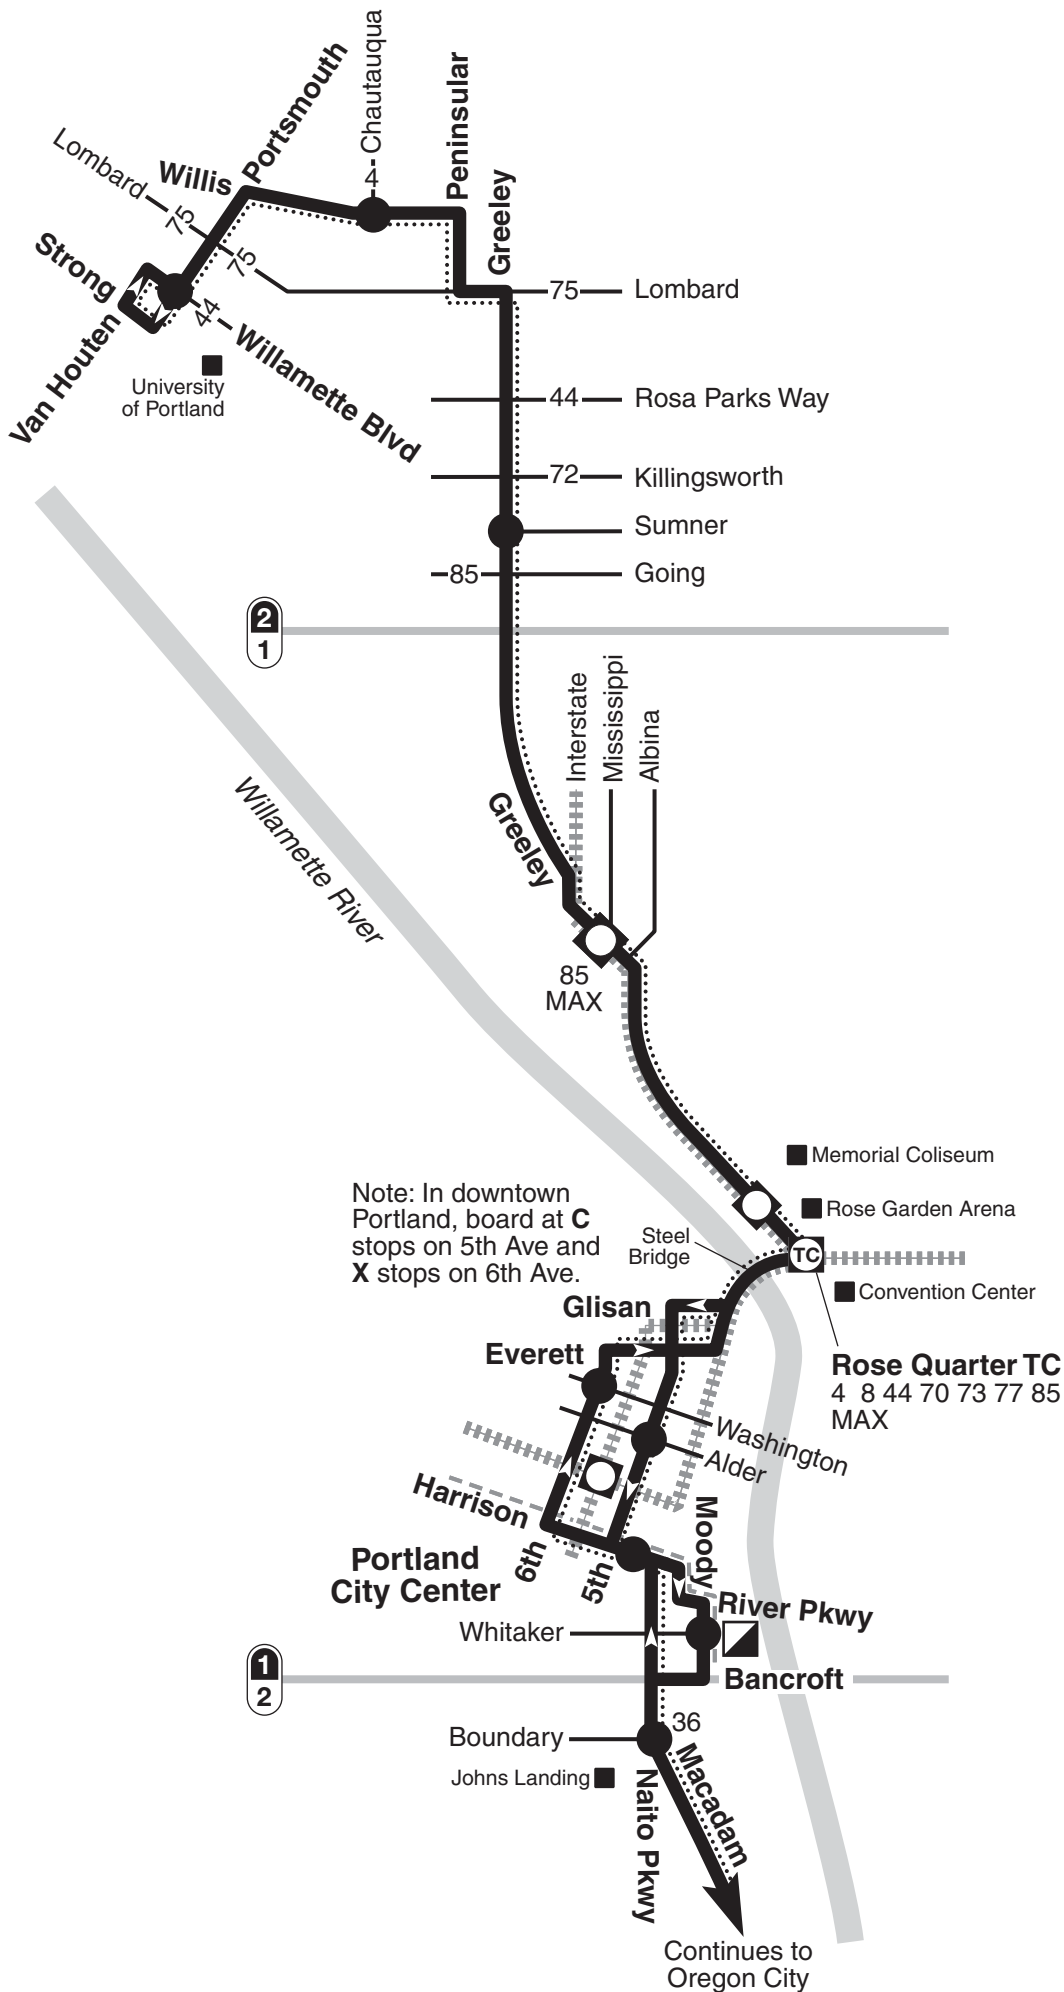

35-Macadam/Greeley

Note: In downtown Portland, board at C stops on 5th Ave and X stops on 6th Ave.

- NORTH
- Schedule stop
- Transit Center
- Park & Ride
- Transfer location
- MAX transfer location
- Infrequent service
- Snow route
- Portland Streetcar
- Portland Aerial Tram
- Fare Zone boundary

For snow/ice detours visit trimet.org or call 503-238-RIDE (7433).