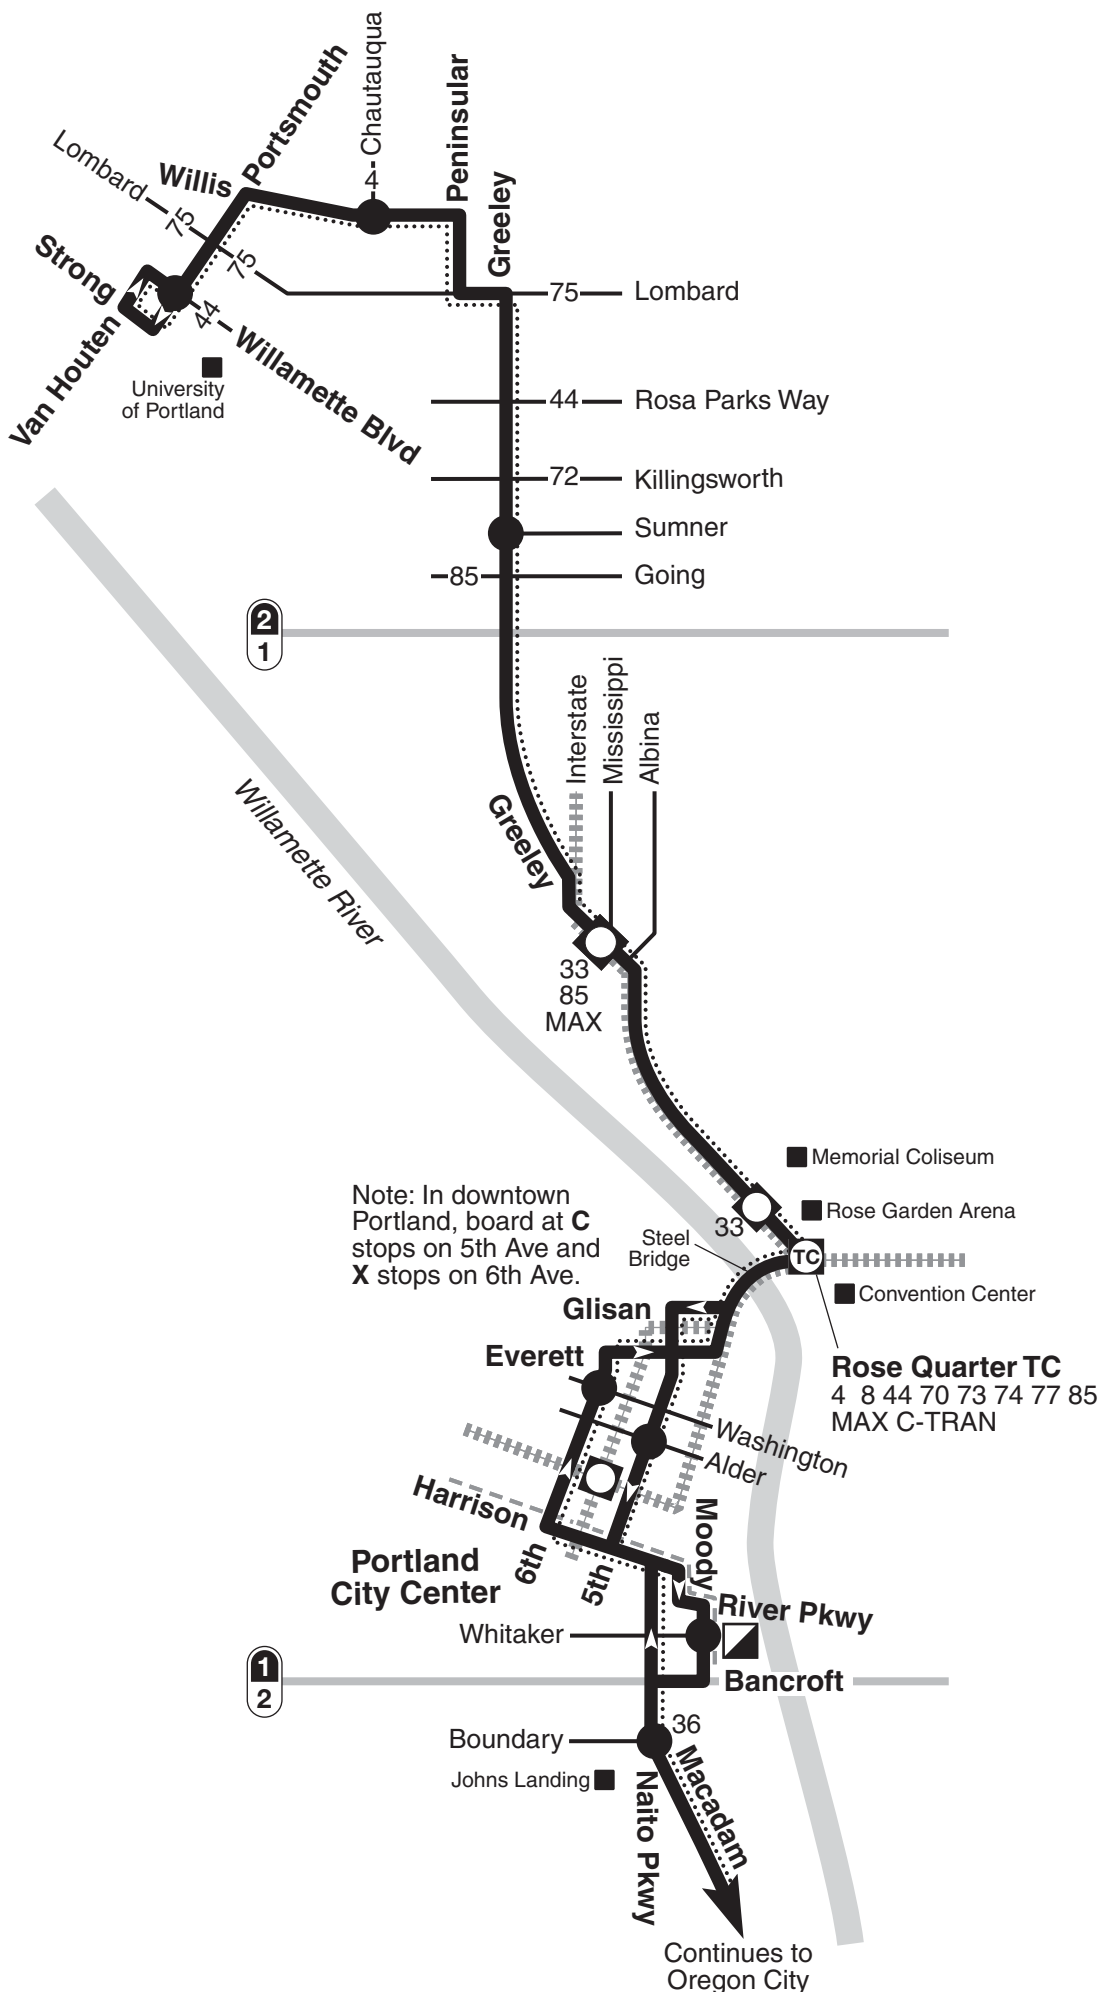

35-Macadam/Greeley

For snow/ice detours visit trimet.org or call 503-238-RIDE (7433).