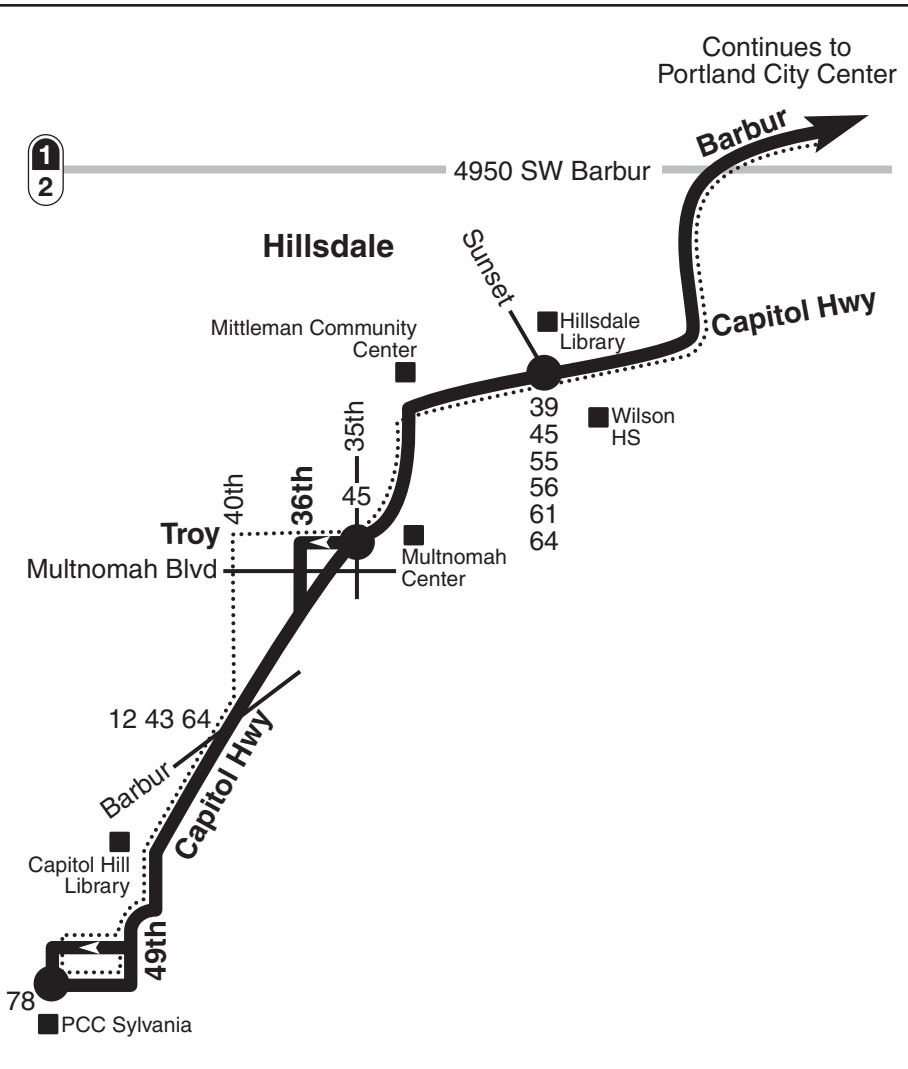

44-Capitol Hwy/Mocks Crest

NORTH

- Schedule stop
- ⓐ Transit Center
- Ⓟ Park & Ride
- 35— Transfer location
- ⊠ MAX transfer location
- ⋯ Snow route
- ①② Fare Zone boundary

For snow/ice detours visit trimet.org or call 503-238-RIDE (7433).
Route south of Portland City Center subject to cancellation.

Note: In downtown Portland, board at C stops on 5th Ave and X stops on 6th Ave.