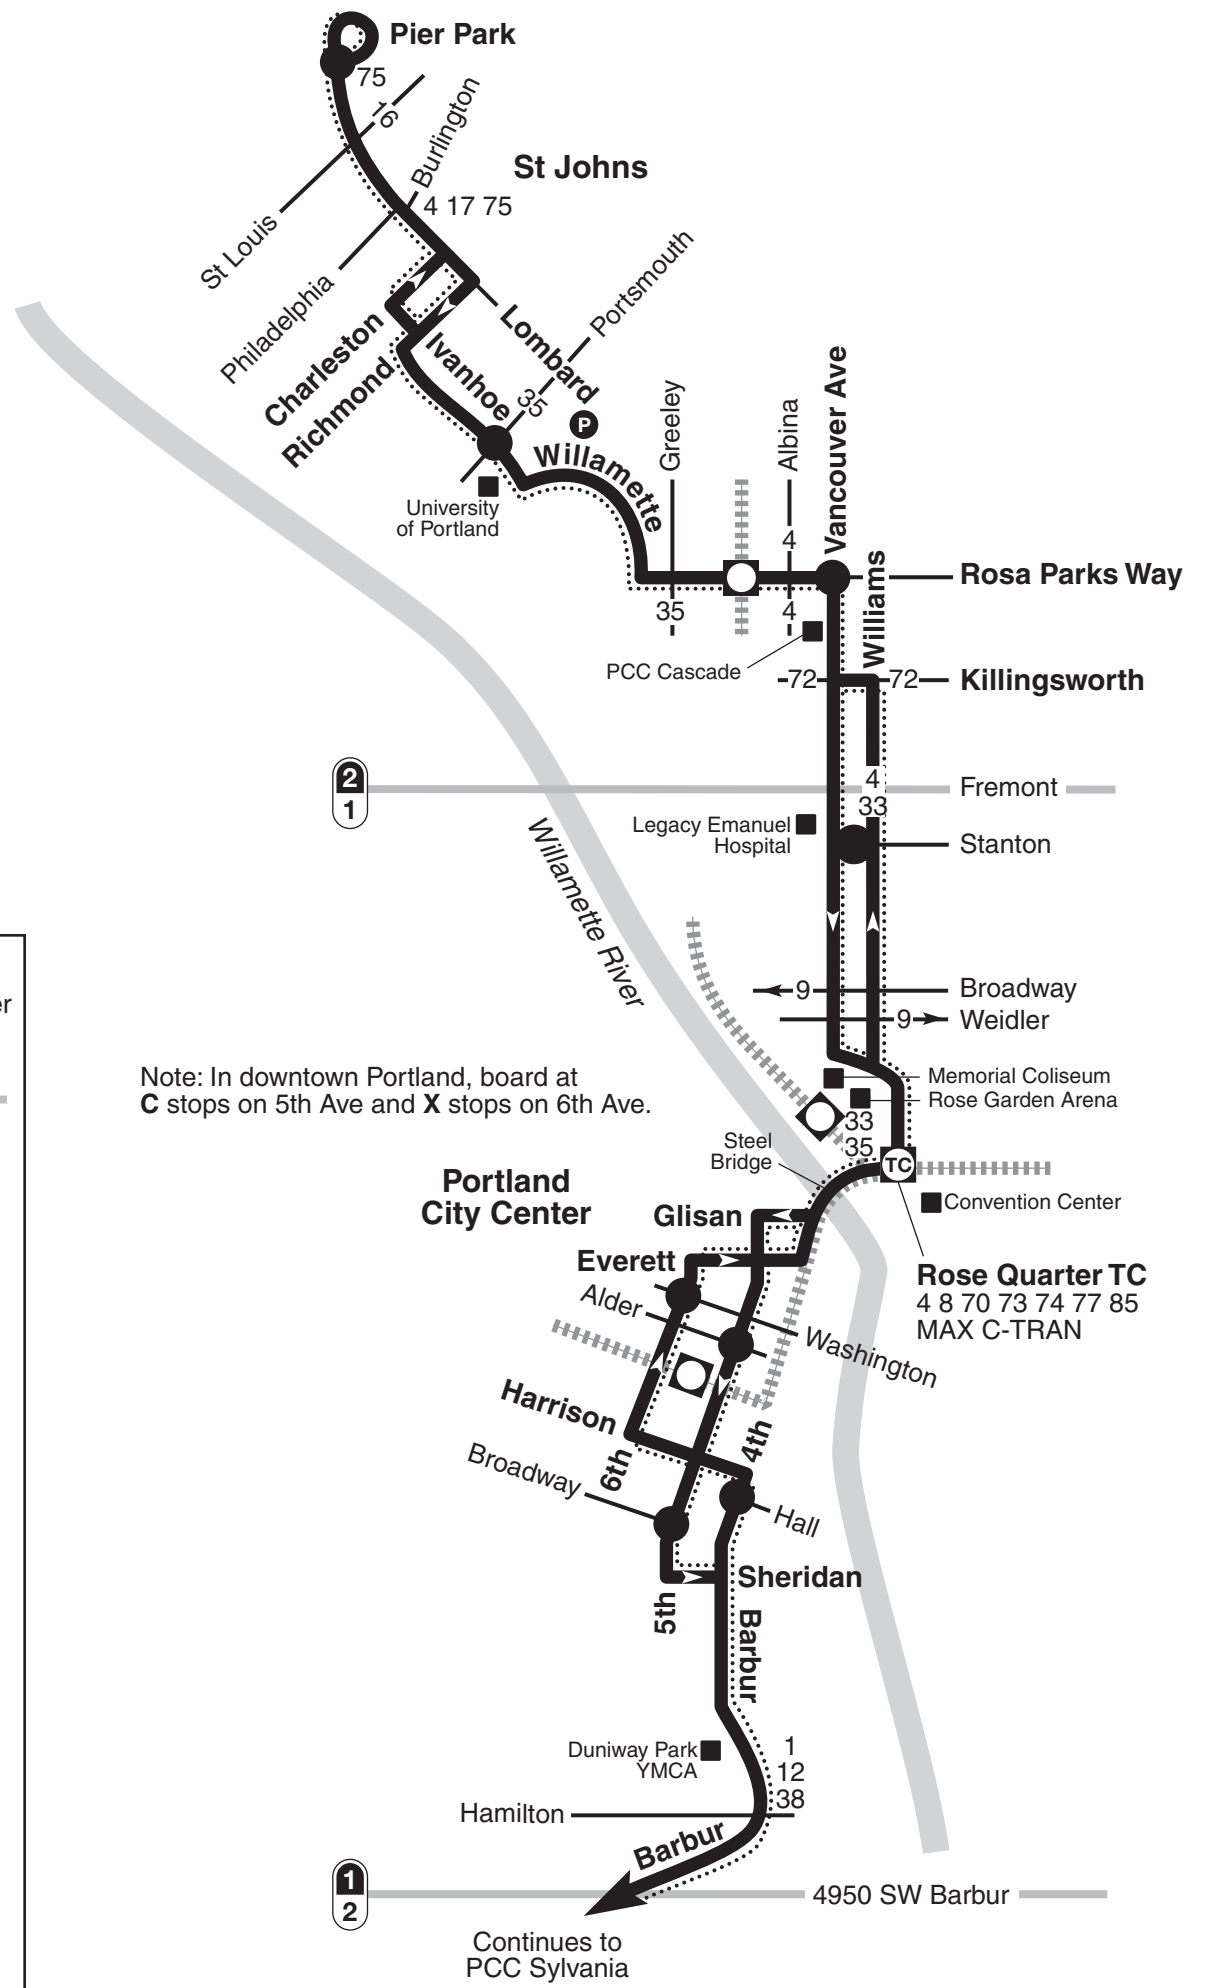

44-Capitol Hwy/Mocks Crest

NORTH

- Schedule stop
- ⓐ Transit Center
- Ⓟ Park & Ride
- 35— Transfer location
- ⊠ MAX transfer location
- ⋯ Snow route
- ①② Fare Zone boundary

For snow/ice detours visit trimet.org or call 503-238-RIDE (7433).
Route south of Portland City Center subject to cancellation.

Note: In downtown Portland, board at C stops on 5th Ave and X stops on 6th Ave.