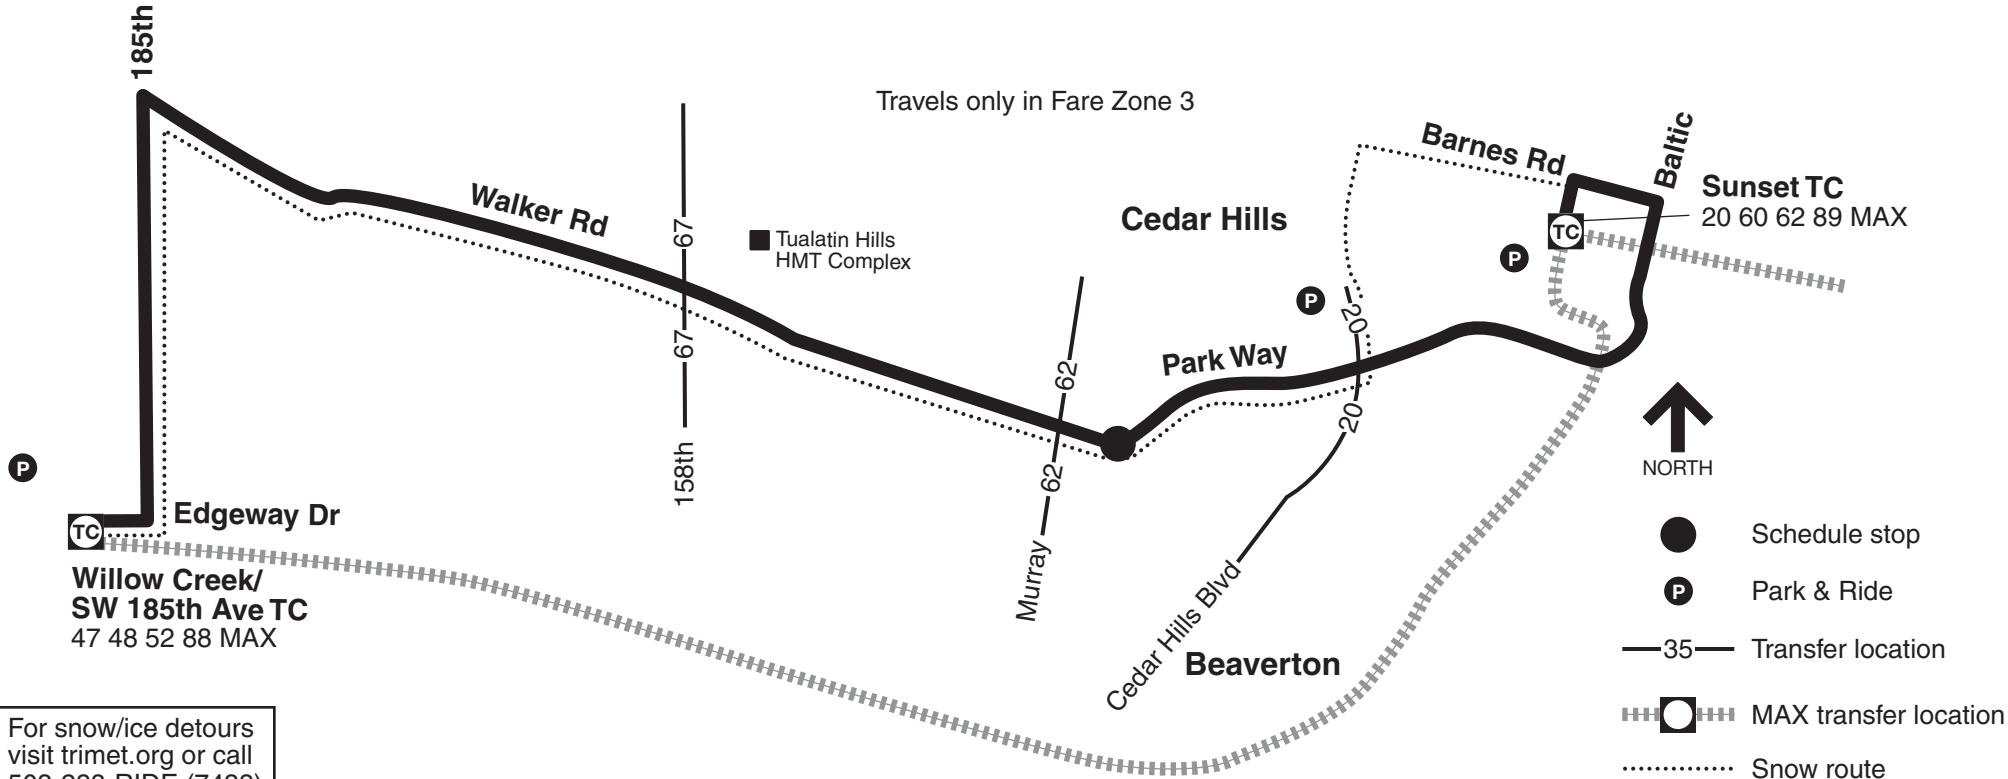

59-Walker/Park Way

For snow/ice detours
visit trimet.org or call
503-238-RIDE (7433).