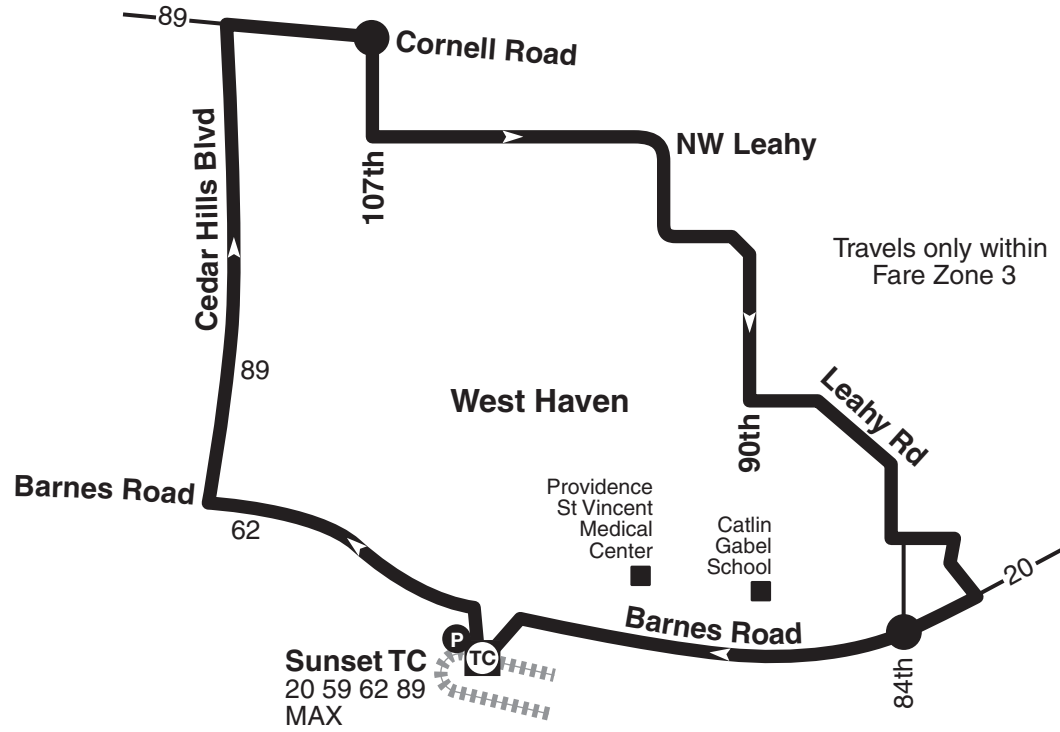

60-Leahy Rd

For snow/ice detours visit trimet.org or call 503-238-RIDE (7433). Route subject to cancellation.