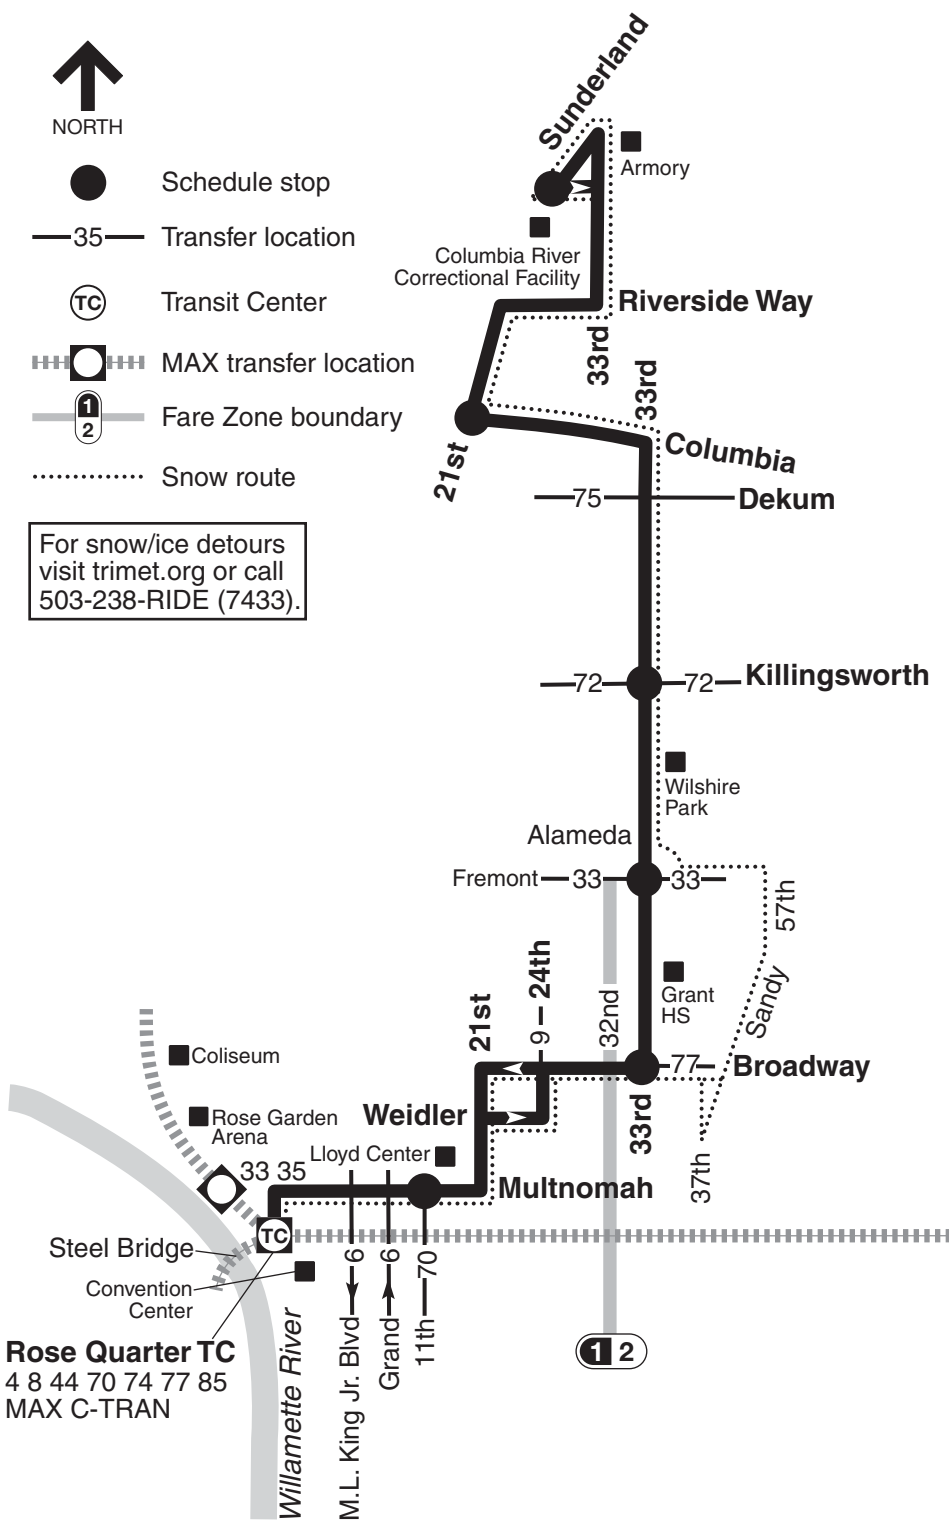

73-NE 33rd Ave

NORTH

- Schedule stop
- 35— Transfer location
- Ⓣ Transit Center
- ⊠ MAX transfer location
- ① ② Fare Zone boundary
- Snow route

For snow/ice detours visit trimet.org or call 503-238-RIDE (7433).

Rose Quarter TC
4 8 44 70 74 77 85
MAX C-TRAN