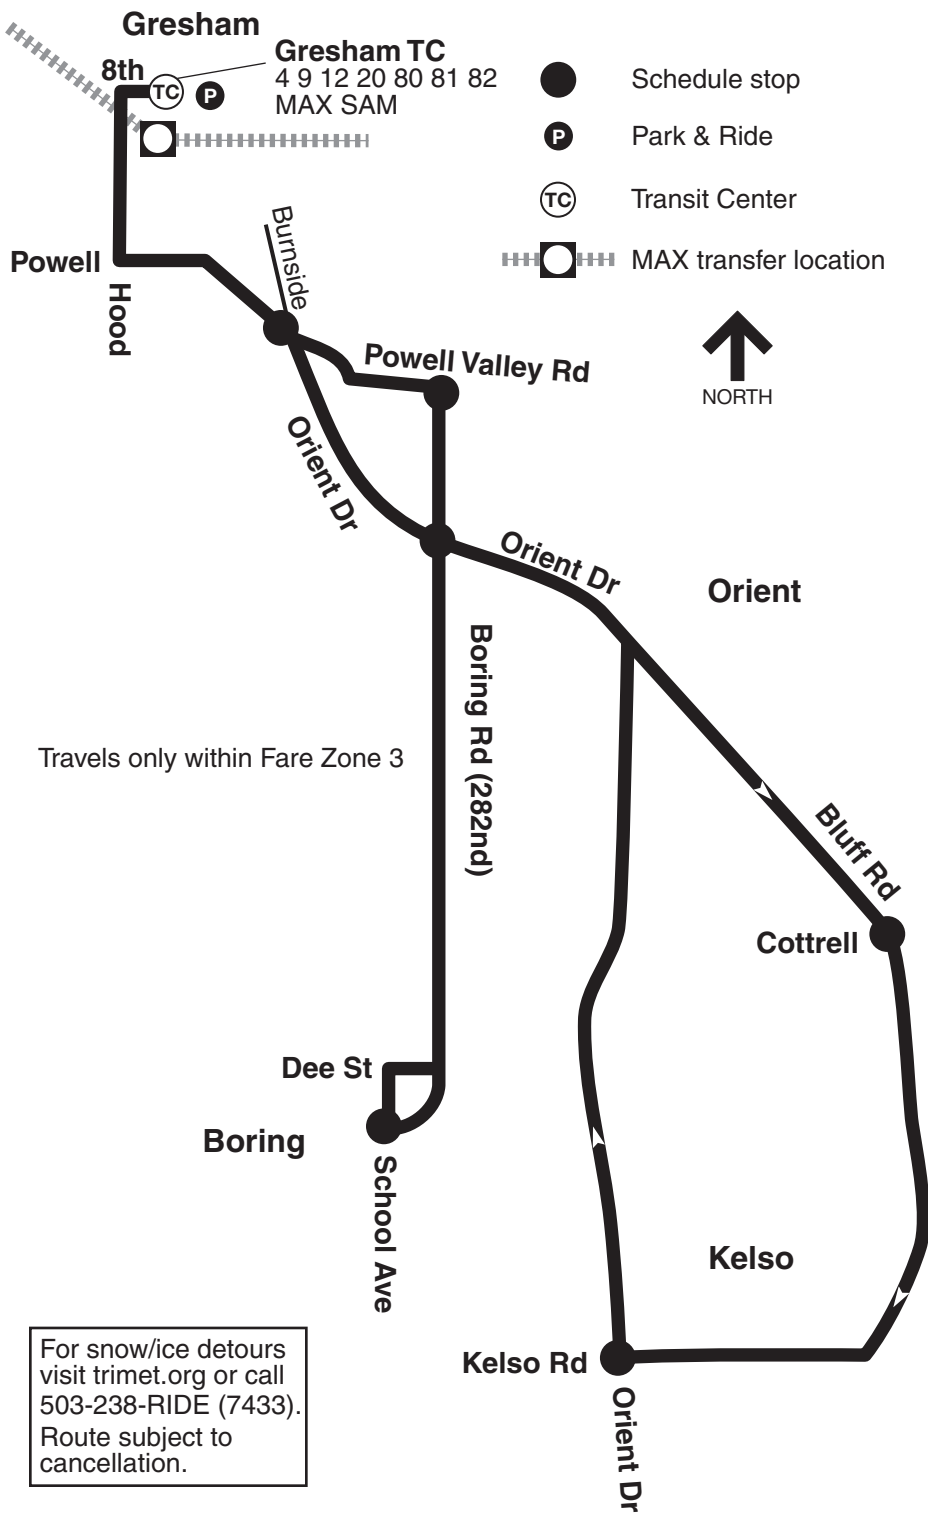

84-Kelso/Boring

For snow/ice detours visit trimet.org or call 503-238-RIDE (7433). Route subject to cancellation.