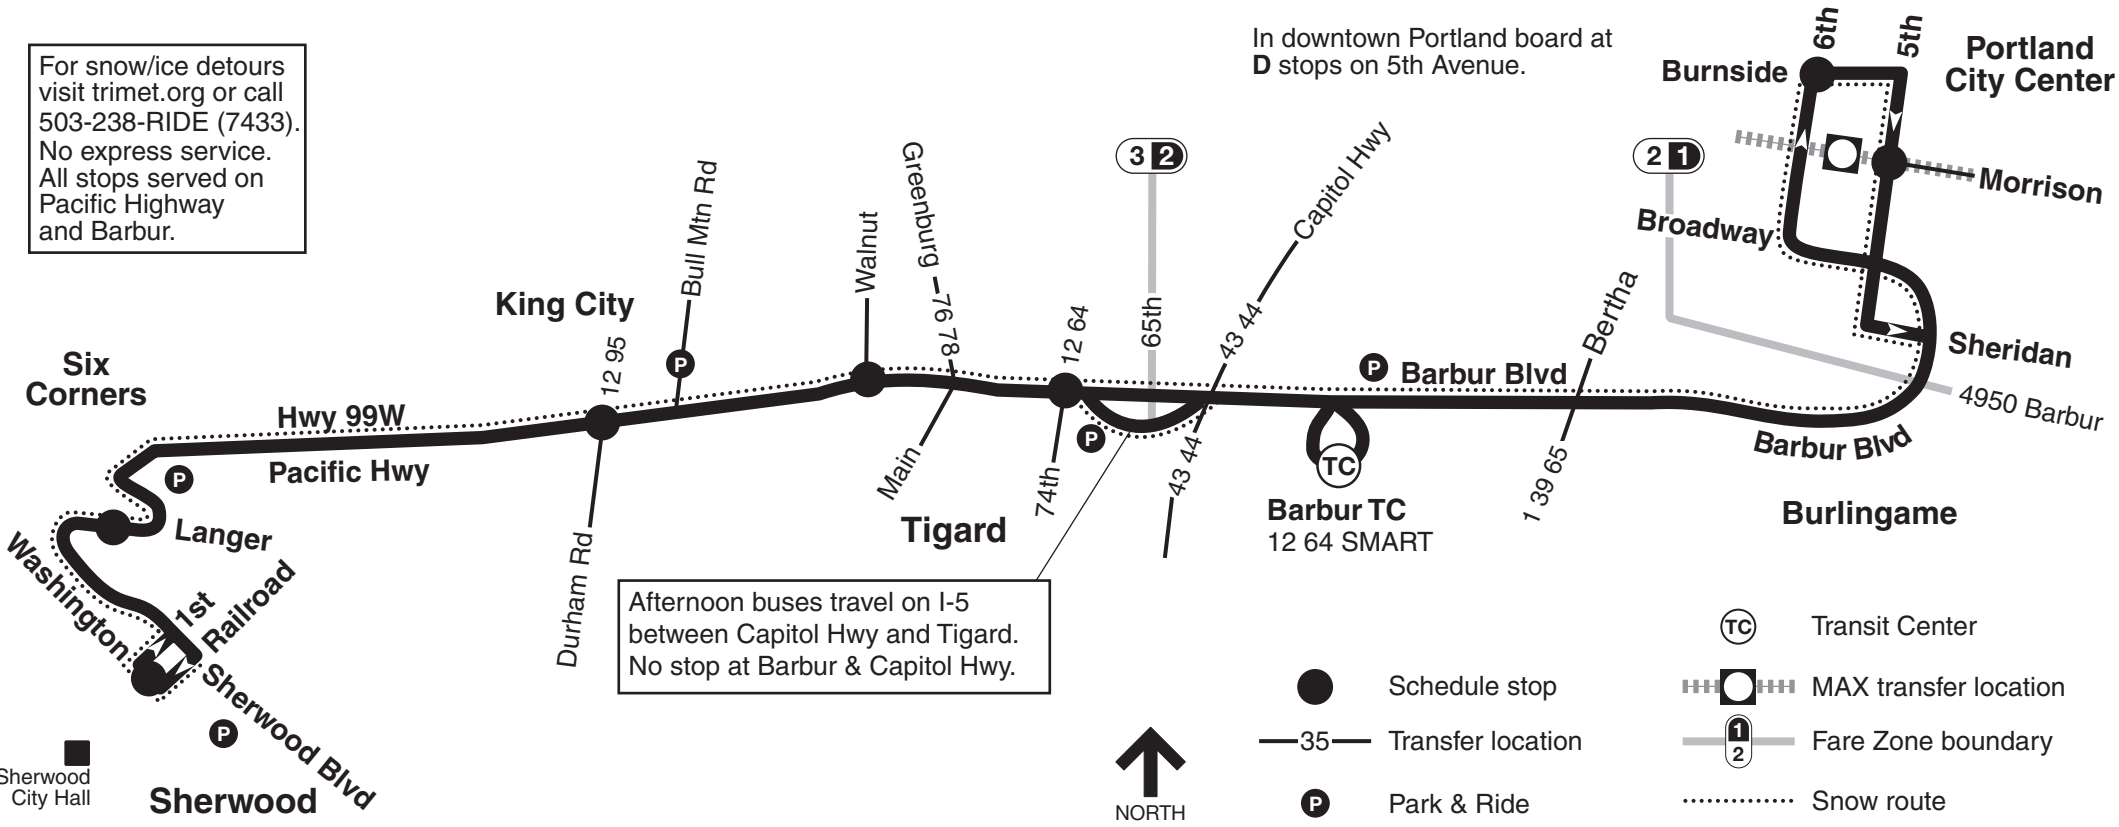

# 94-Sherwood/Pacific Hwy Express

For snow/ice detours visit [trimet.org](http://trimet.org) or call 503-238-RIDE (7433). No express service. All stops served on Pacific Highway and Barbur.

In downtown Portland board at D stops on 5th Avenue.

Afternoon buses travel on I-5 between Capitol Hwy and Tigard. No stop at Barbur & Capitol Hwy.

Sherwood City Hall  
 Sherwood  
 Sherwood Blvd

- Schedule stop
- Transfer location
- Park & Ride
- Transit Center
- MAX transfer location
- Fare Zone boundary
- Snow route