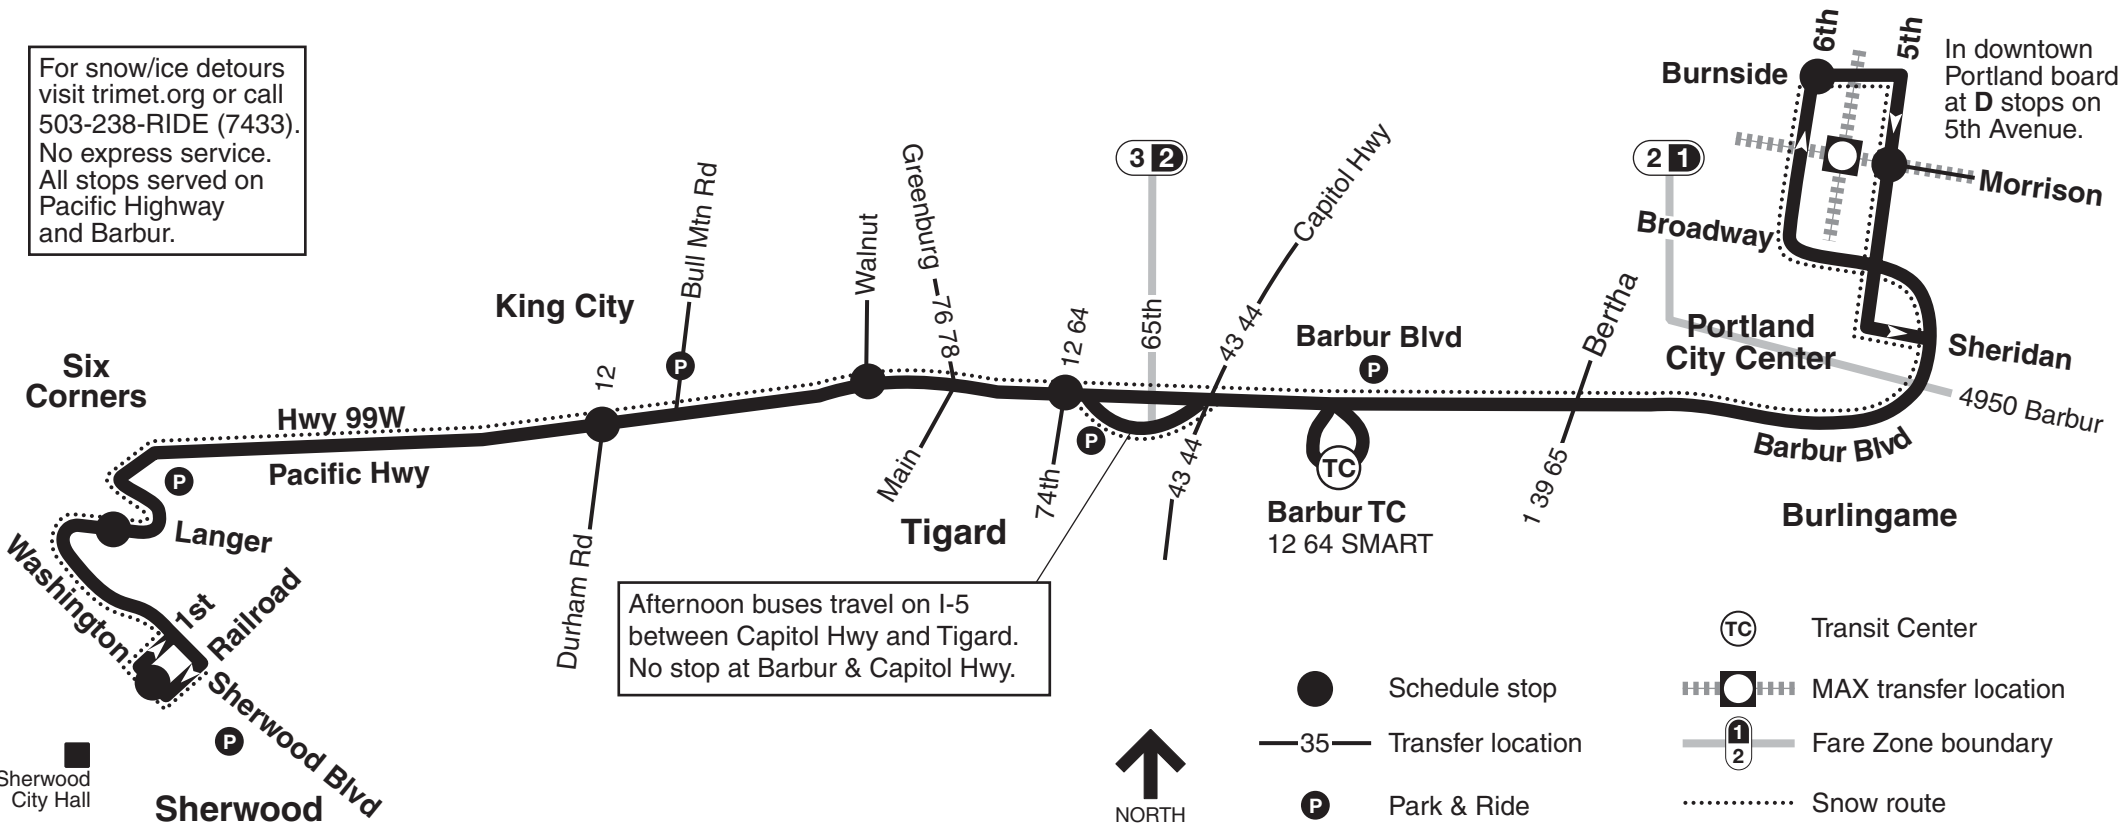

94-Sherwood/Pacific Hwy Express

For snow/ice detours visit trimet.org or call 503-238-RIDE (7433). No express service. All stops served on Pacific Highway and Barbur.

Afternoon buses travel on I-5 between Capitol Hwy and Tigard. No stop at Barbur & Capitol Hwy.

In downtown Portland board at **D** stops on 5th Avenue.

Sherwood City Hall
 Sherwood Blvd
 Sherwood

- Schedule stop
- Transfer location
- Park & Ride
- Transit Center
- MAX transfer location
- Fare Zone boundary
- Snow route