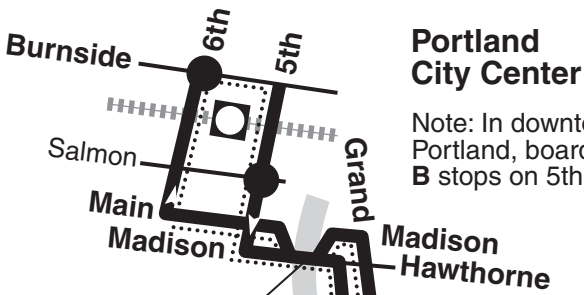

99-McLoughlin Express

Portland City Center

Note: In downtown Portland, board at B stops on 5th Avenue.

No stops in Fare Zone 2

Milwaukie

Milwaukie TC
28 29 31 33 34 70 75 152

For snow/ice detours visit trimet.org or call 503-238-RIDE (7433). No express service. All stops served on McLoughlin.

Willamette River

NORTH

Schedule stop

Transfer location

Park & Ride

Transit Center

MAX transfer location

Fare Zone boundary

Snow route

Oregon City

Oregon City TC

32 33 34 35 79 154 CAT

McLoughlin Railroad

Clackamas Community College

32 33 Molalla Shuttle

Molalla Ave