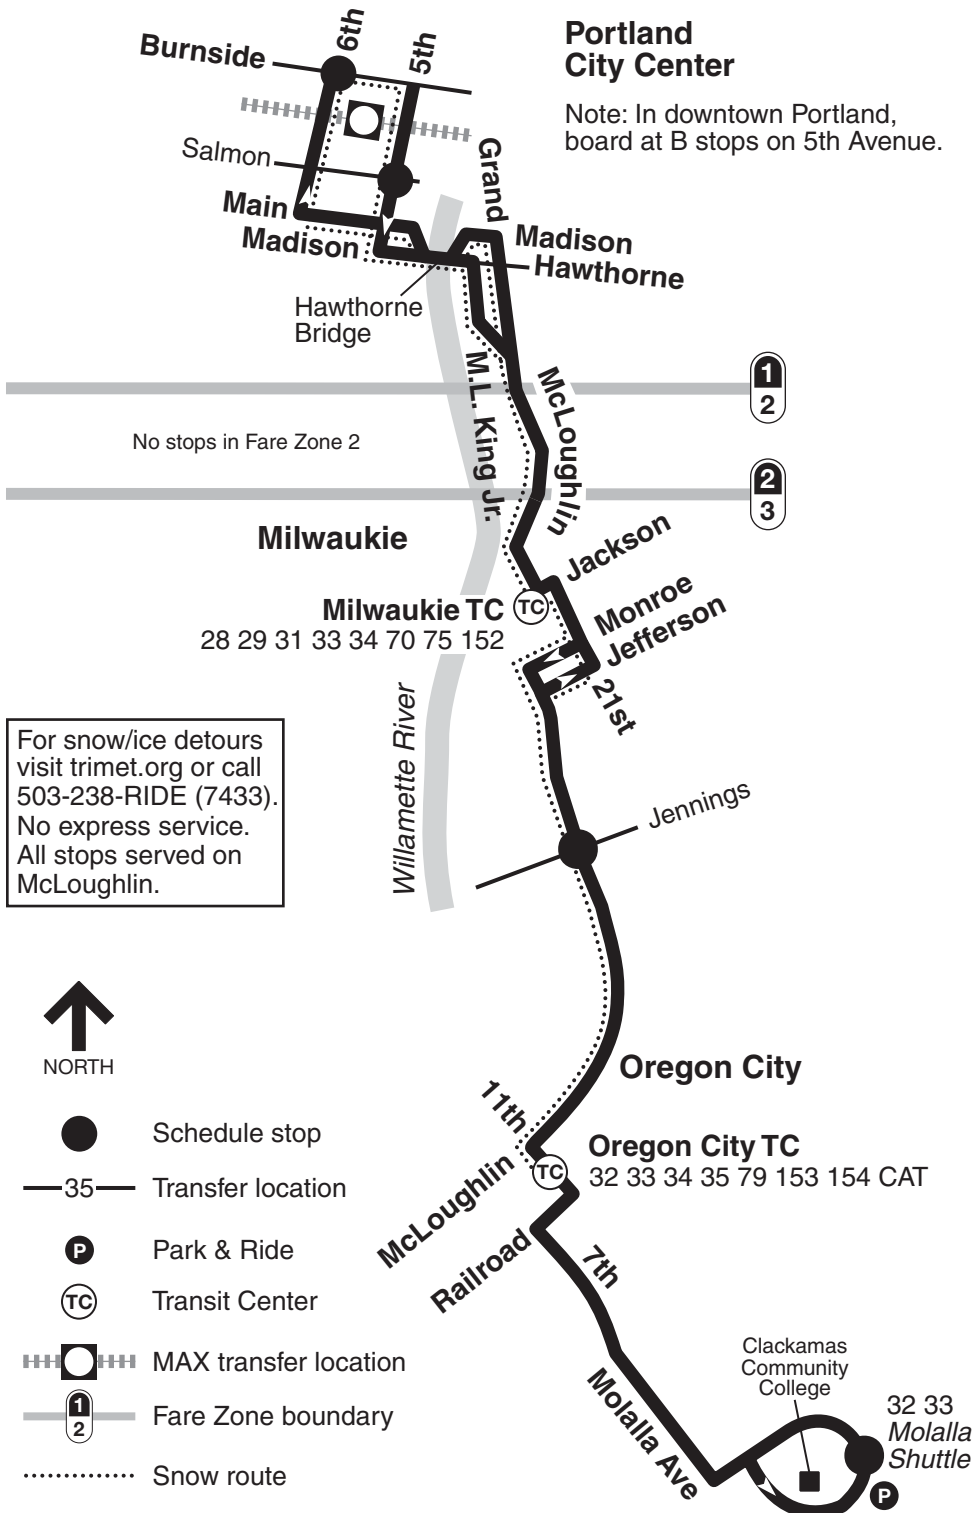

# 99-McLoughlin Express

**Portland City Center**

Note: In downtown Portland, board at B stops on 5th Avenue.

For snow/ice detours visit [trimet.org](http://trimet.org) or call 503-238-RIDE (7433). No express service. All stops served on McLoughlin.

NORTH

- Schedule stop
- 35— Transfer location
- (P) Park & Ride
- (TC) Transit Center
- [ ]--- MAX transfer location
- (1/2) Fare Zone boundary
- ..... Snow route

**Oregon City**

**Oregon City TC**  
32 33 34 35 79 153 154 CAT

32 33  
Molalla Shuttle