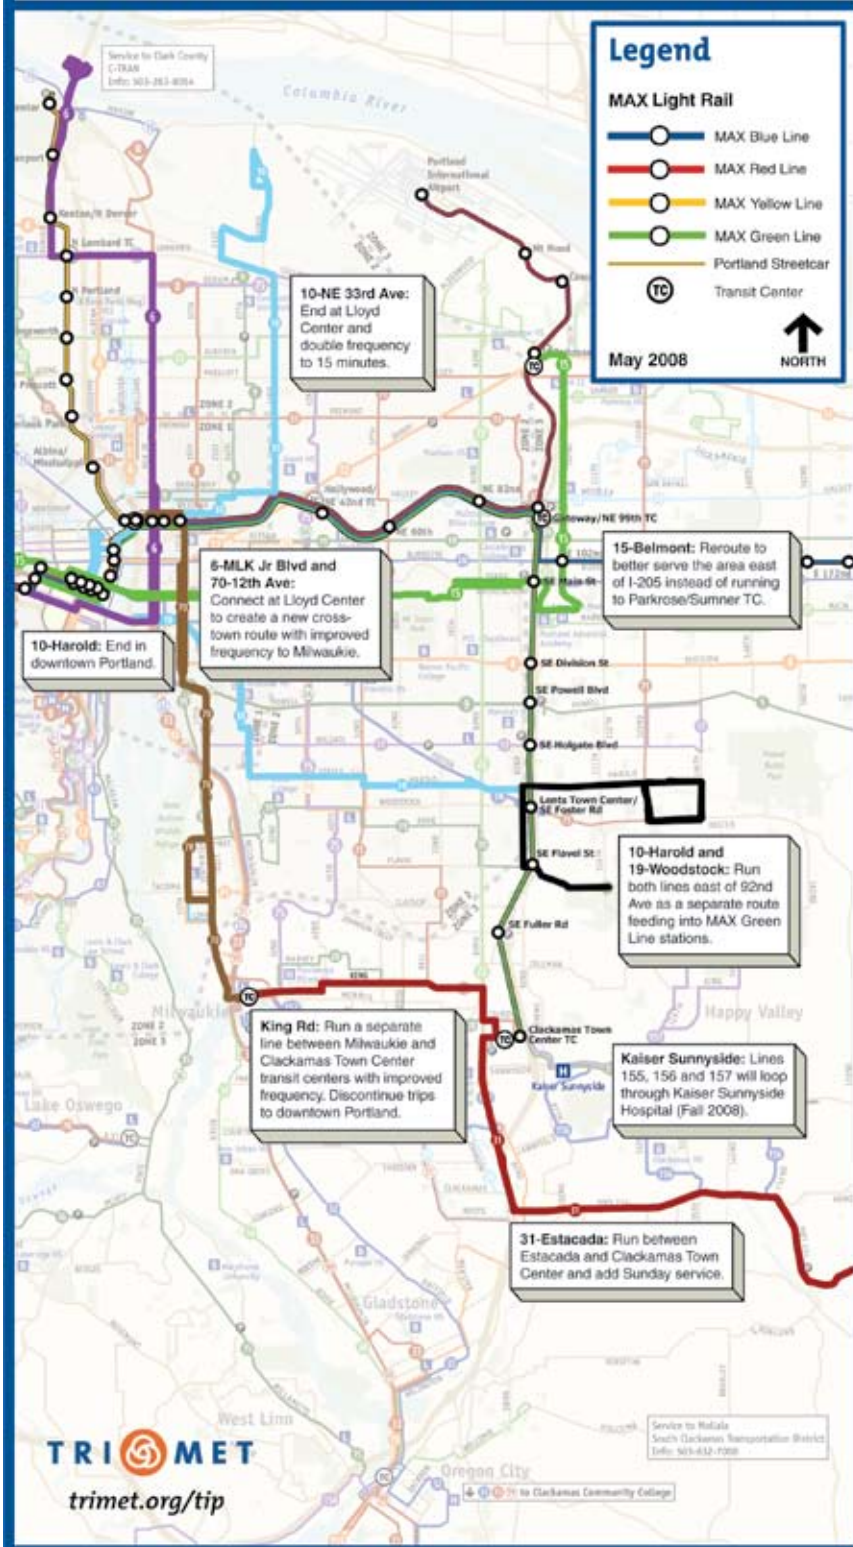

I-205 Transit Service Considerations

- Buses on 3rd & 4th will go to 5th & 6th
- Service will remain on Columbia/Jefferson
- There will be an open house in Sept. '08 for the bus service changes to the Portland Mall and an open house in Jan. '09 for changes related to I-205